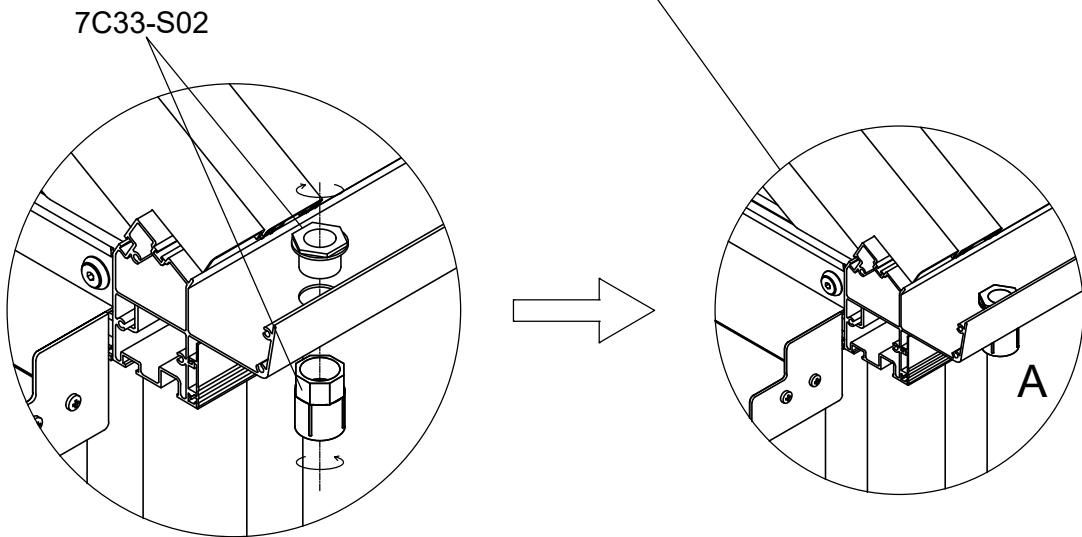

Part	NO.	QTY.	Length(MM)
	7C33-S02	2	PCS