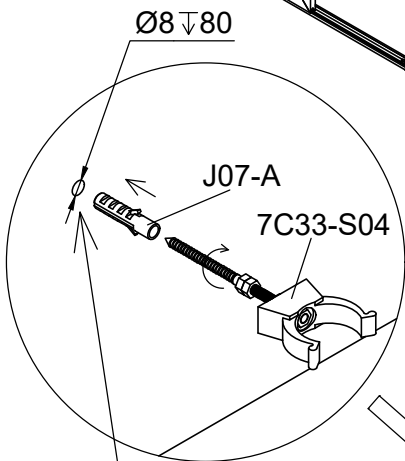

Part	NO.	QTY.	Length(MM)
	7C26-S01A	2	1900
	7C33-S03	4	PCS
	Z4.8-25	4	PCS
	7C33-S04	2	PCS
	J07-A	2	PCS
	J07-B	2	PCS