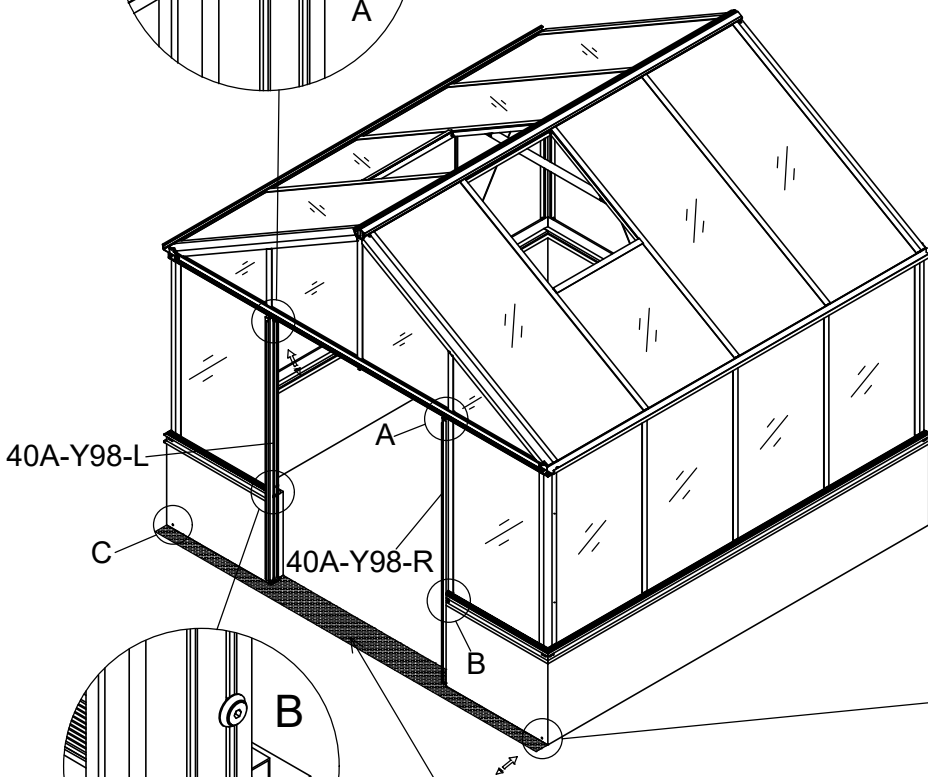

Part	NO.	QTY.	Length(MM)
	40A-Y98-R	1	1910
	40A-Y98-L	1	1910
	M6-35	2	PCS
	Si6-35	6	PCS
	J05	6	PCS

Make sure the floor below the doors frame should be flat and solid.
Se till att underlaget under dörrramen är plan och på solid grund.
Sørg for, at underlaget under dørkarmen er plan og på fast grund.
Sørg for at underlaget under dørterskelen er slett og på solid fundament.
Tarkista, että maa ovikarmin alla on sileä ja tasainen.