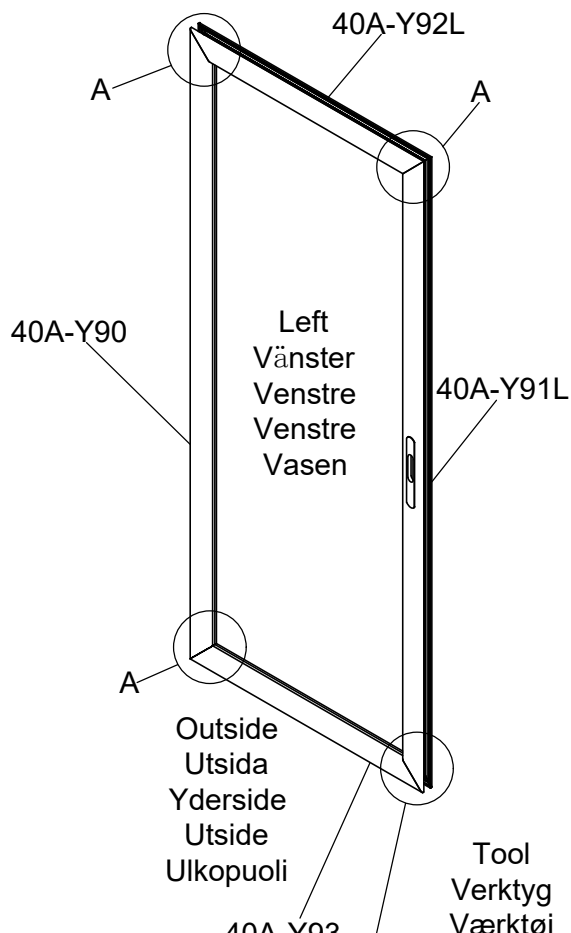

7C26-007N

Rear  
Baksida  
Bagside  
Baksida  
Takapuoli

Part	NO.	QTY.	Length(MM)
	40X-Y62-4A	2	3132
	40X-Y60-A	1	3023

Part	NO.	QTY.	Length(MM)
	40A-Y90	2	1866
	40A-Y91R	1	1866
	40A-Y91L	1	1866
	40A-Y92R	1	769
	40A-Y92L	1	769
	40A-Y93	2	769
	W03	8	30
	W04	16	PCS

Part	NO.	QTY.	Length(MM)
	659×1756	1	1756
	40A-Y95	2	1765
	40A-Y96	2	668

Part	NO.	QTY.	Length(MM)
	659×1756	1	1756
	40A-Y95	2	1765
	40A-Y96	2	668

Part	NO.	QTY.	Length(MM)
	MCJT002	11M	

Part	NO.	QTY.	Length(MM)
	40A-Y97R	1	1860
	40A-Y97-A	1	1851
	Z4.2-13	4	PCS