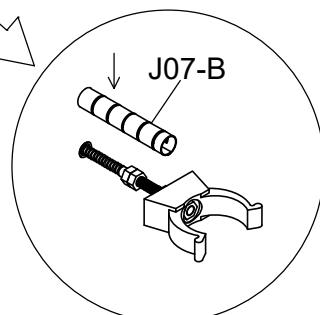

Part	NO.	QTY.	Length(MM)
	7C26-S01A	2	1900
	7C33-S03	4	PCS
	Z4.8-25	4	PCS
	7C33-S04	2	PCS
	J07-A	2	PCS
	J07-B	2	PCS