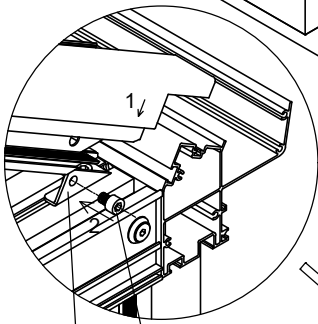

Part	NO.	QTY.	Length(MM)
	7B26-005	4	PCS
	Mi6	16	PCS
	J05	4	PCS
	Si6-12	4	PCS
	M6-8	4	PCS

M6-8
7B26-030