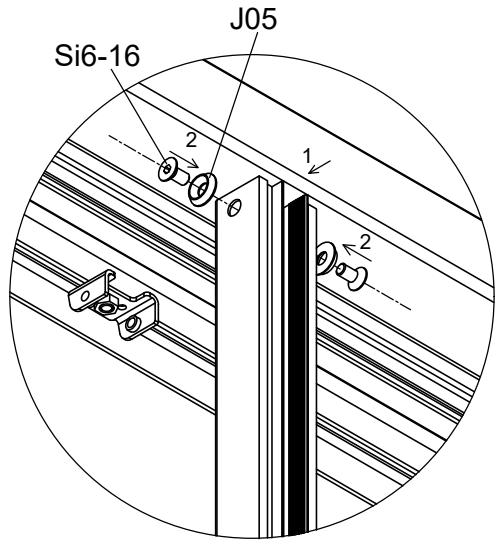

Front  
 Framsida  
 Forside  
 Framside  
 Etupuoli

Part	NO.	QTY.	Length(MM)
	40A-Y30	8	1235
	Si6-16	14	PCS
	J05	14	PCS

Part	NO.	QTY.	Length(MM)
	40A-Y30	3	1235
	Si6-16	26	PCS
	J05	26	PCS

Part	NO.	QTY.	Length(MM)
	40X-Y31R	2	418
	40X-Y31L	2	418
	40X-Y32	2	859
	Si6-16	12	PCS
	J05	12	PCS

Part	NO.	QTY.	Length(MM)
	40X-Y63-4	1	3118
	M6-8	4	PCS

Part	NO.	QTY.	Length(MM)
	40X-Y21	2	1755
	40X-Y22	2	1755
	Si6-16	8	PCS
	J05	8	PCS
	L03	4	1830
	S6-10	16	PCS
	7B26-033	4	PCS

Part	NO.	QTY.	Length(MM)
	7B26-005	4	PCS
	Mi6	16	PCS
	J05	4	PCS
	Si6-12	4	PCS
	M6-8	4	PCS