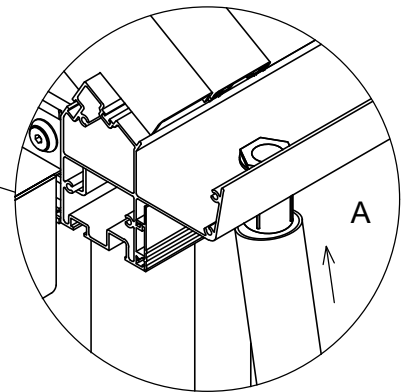

Part	NO.	QTY.	Length(MM)
	7C26-S01A	2	1900
	7C33-S03	4	PCS
	Z4.8-25	4	PCS
	7C33-S04	2	PCS
	J07-A	2	PCS
	J07-B	2	PCS