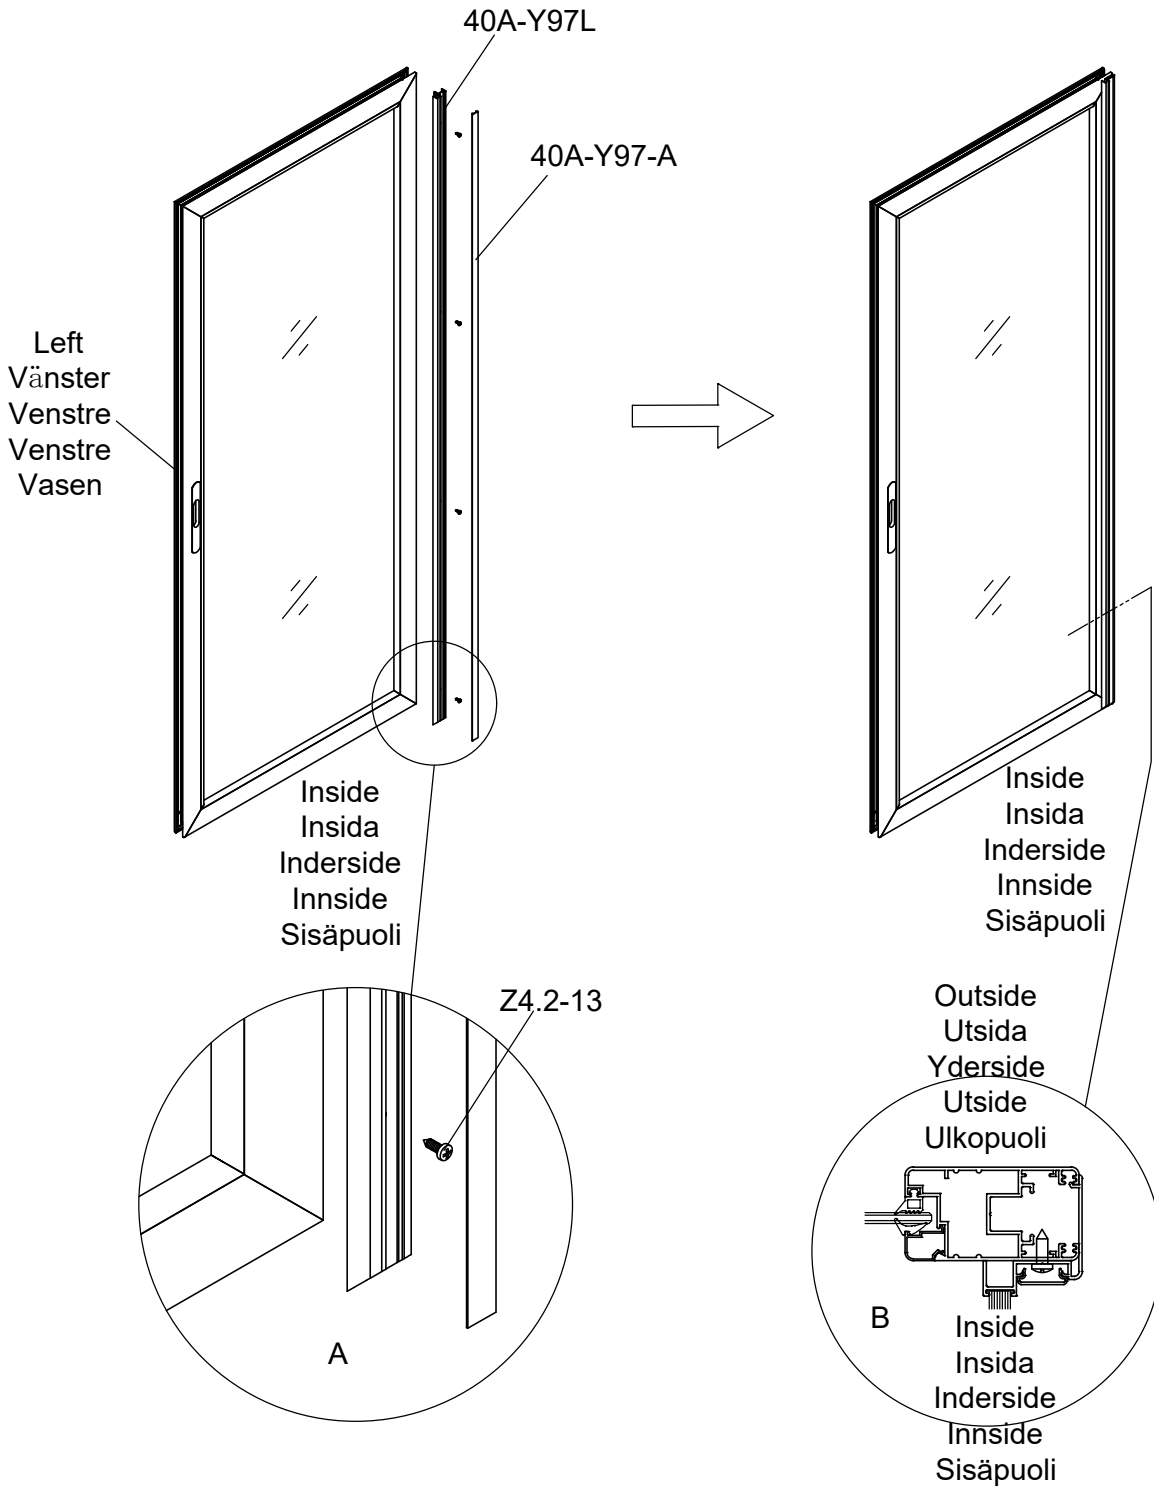

Part	NO.	QTY.	Length(MM)
	40A-Y97L	1	1860
	40A-Y97-A	1	1851
	Z4.2-13	4	PCS