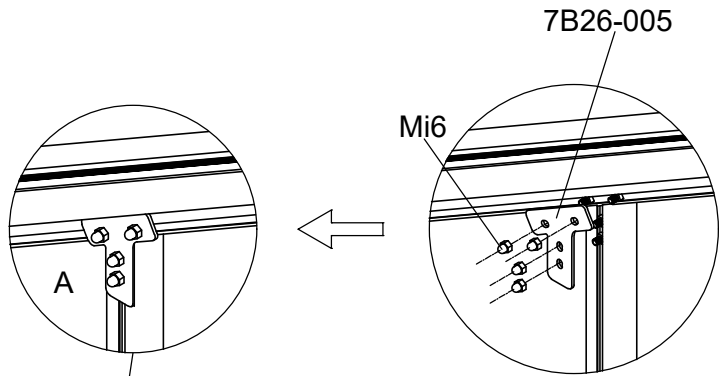

Part	NO.	QTY.	Length(MM)
	7B26-005	4	PCS
	Mi6	16	PCS
	J05	4	PCS
	Si6-12	4	PCS
	M6-8	4	PCS

M6-8
7B26-030