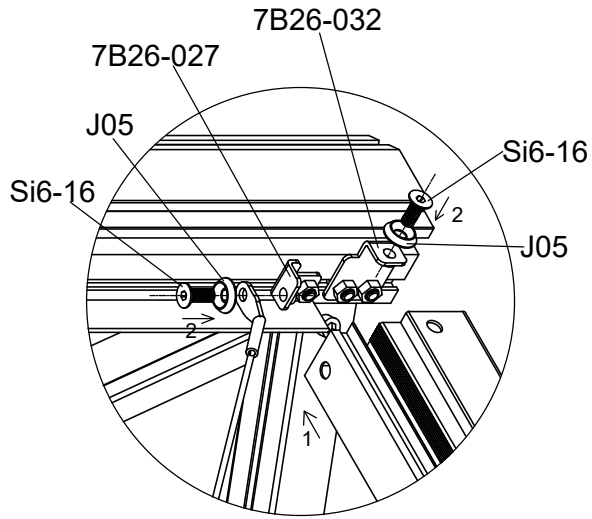

Front  
 Framsida  
 Forside  
 Framside  
 Etupuoli

Part	NO.	QTY.	Length(MM)
	40A-Y30	8	1235
	Si6-16	14	PCS
	J05	14	PCS

Part	NO.	QTY.	Length(MM)
	40A-Y30	3	1235
	Si6-16	26	PCS
	J05	26	PCS

Part	NO.	QTY.	Length(MM)
	40X-Y31R	2	418
	40X-Y31L	2	418
	40X-Y32	2	859
	Si6-16	12	PCS
	J05	12	PCS

Part	NO.	QTY.	Length(MM)
	40X-Y63-4	1	3118
	M6-8	4	PCS

Part	NO.	QTY.	Length(MM)
	40X-Y21	2	1755
	40X-Y22	2	1755
	Si6-16	8	PCS
	J05	8	PCS
	L03	4	1830
	S6-10	16	PCS
	7B26-033	4	PCS

Part	NO.	QTY.	Length(MM)
	7B26-005	4	PCS
	Mi6	16	PCS
	J05	4	PCS
	Si6-12	4	PCS
	M6-8	4	PCS