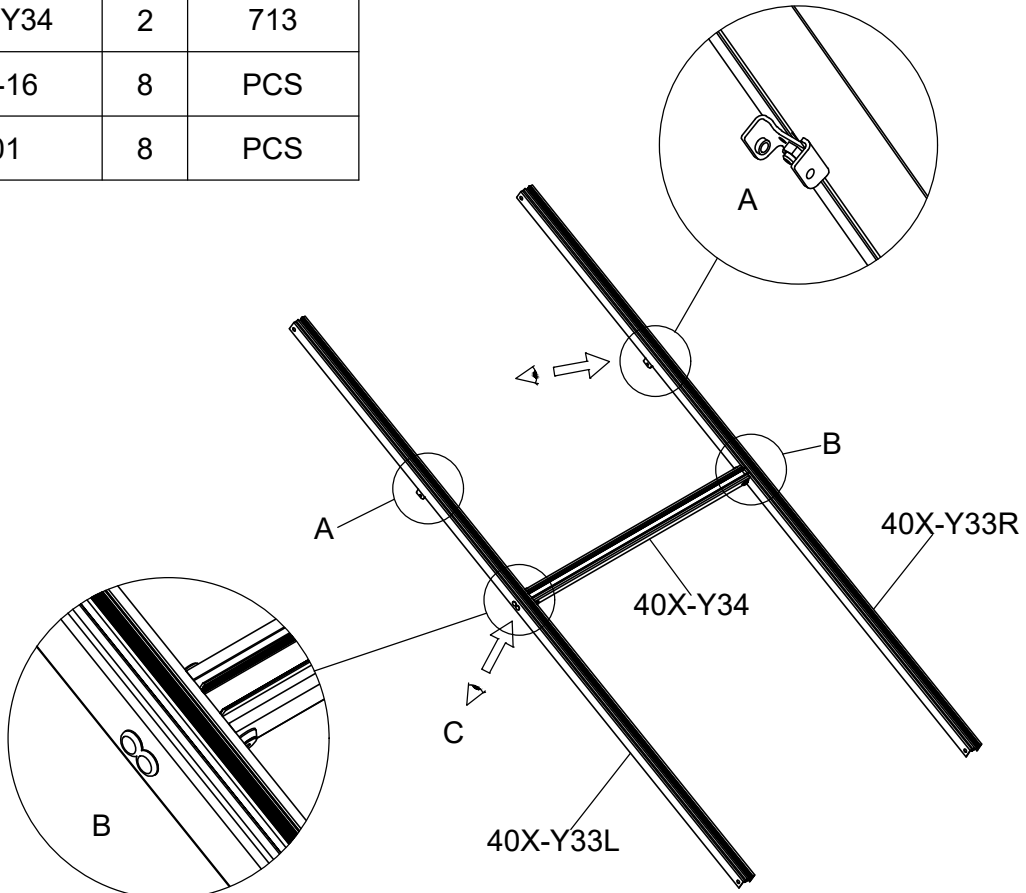

Part	NO.	QTY.	Length(MM)
	40X-Y33R	2	1716
	40X-Y33L	2	1716
	40X-Y34	2	713
	Si5-16	8	PCS
	J01	8	PCS

2 PCS