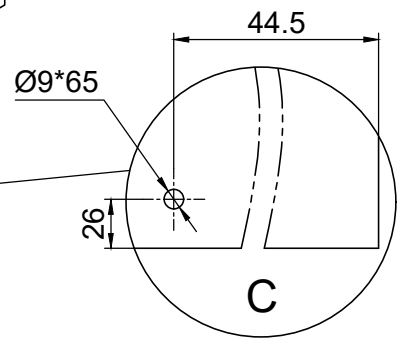

Part	NO.	QTY.	Length(MM)
	659×1756	1	1756
	40A-Y95	2	1765
	40A-Y96	2	668

Part	NO.	QTY.	Length(MM)
	659×1756	1	1756
	40A-Y95	2	1765
	40A-Y96	2	668

Part	NO.	QTY.	Length(MM)
	MCJT002	11M	

Part	NO.	QTY.	Length(MM)
	40A-Y97R	1	1860
	40A-Y97-A	1	1851
	Z4.2-13	4	PCS

Part	NO.	QTY.	Length(MM)
	40A-Y97L	1	1860
	40A-Y97-A	1	1851
	Z4.2-13	4	PCS

Part	NO.	QTY.	Length(MM)
	40A-Y94	1	1835
	NSST120	1.9M	
	T04	2	PCS
	Z4.2-38	3	PCS
	Z3.5-25	4	PCS

Part	NO.	QTY.	Length(MM)
	40A-Y98-R	1	1910
	40A-Y98-L	1	1910
	M6-35	2	PCS
	Si6-35	6	PCS
	J05	6	PCS