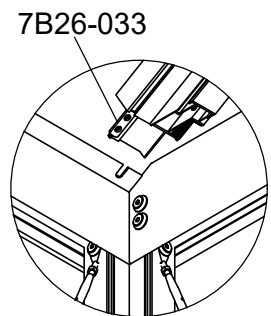

Front  
 Framsida  
 Forside  
 Framside  
 Etupuoli

Part	NO.	QTY.	Length(MM)
	40A-Y30	8	1235
	Si6-16	14	PCS
	J05	14	PCS

Part	NO.	QTY.	Length(MM)
	40A-Y30	3	1235
	Si6-16	26	PCS
	J05	26	PCS

Part	NO.	QTY.	Length(MM)
	40X-Y31R	2	418
	40X-Y31L	2	418
	40X-Y32	2	859
	Si6-16	12	PCS
	J05	12	PCS

Part	NO.	QTY.	Length(MM)
	40X-Y63-4	1	3118
	M6-8	4	PCS

Part	NO.	QTY.	Length(MM)
	40X-Y21	2	1755
	40X-Y22	2	1755
	Si6-16	8	PCS
	J05	8	PCS
	L03	4	1830
	S6-10	16	PCS
	7B26-033	4	PCS

Part	NO.	QTY.	Length(MM)
	7B26-005	4	PCS
	Mi6	16	PCS
	J05	4	PCS
	Si6-12	4	PCS
	M6-8	4	PCS