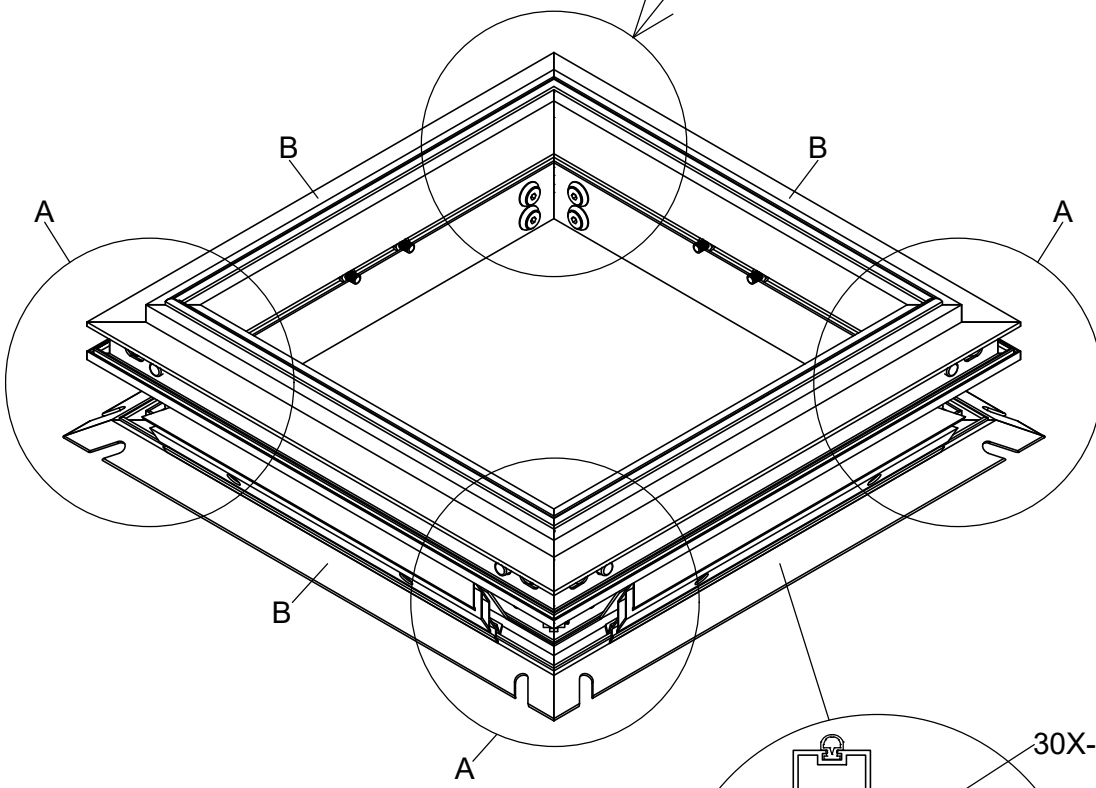

Part	NO.	QTY.	Length(MM)
	30X-Y63	4	432
	30X-Y63-B	4	290
	7B26-018	4	PCS
	W02	4	22
	Si6-16	16	PCS
	J05	16	PCS
	S6-10	8	PCS