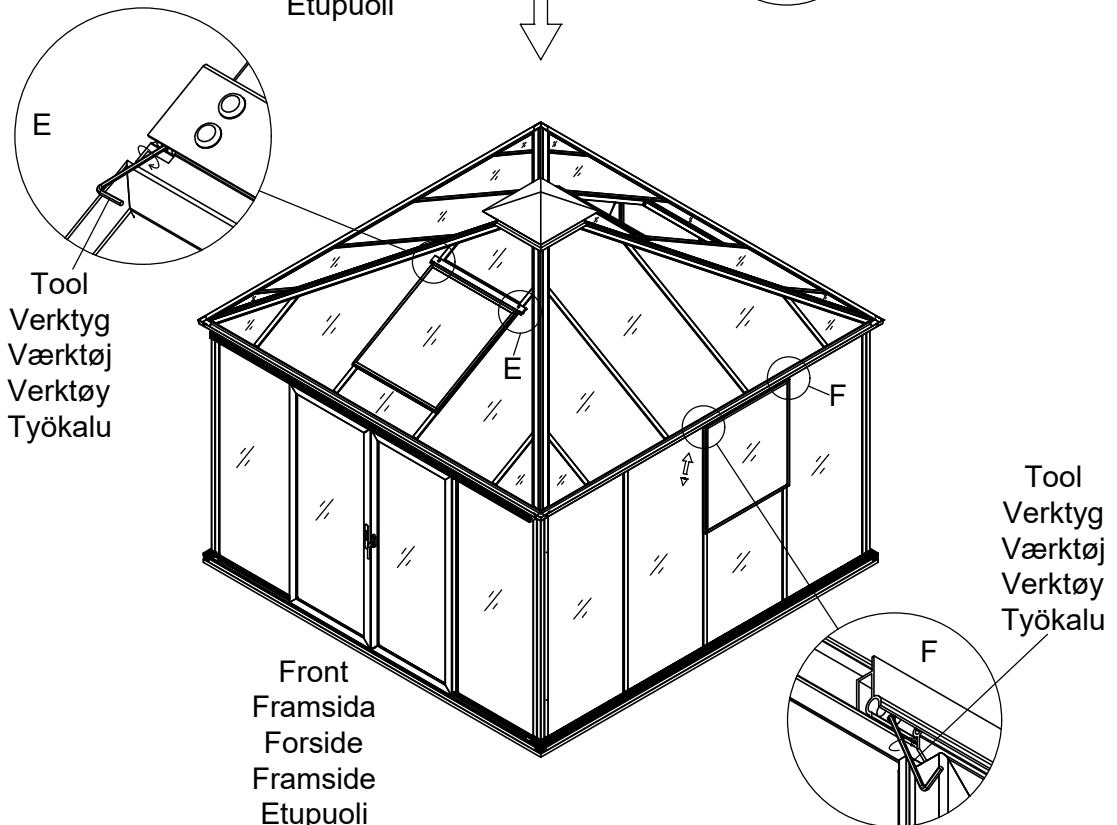

Part	NO.	QTY.	Length(MM)
	T07	4	PCS

25a/30