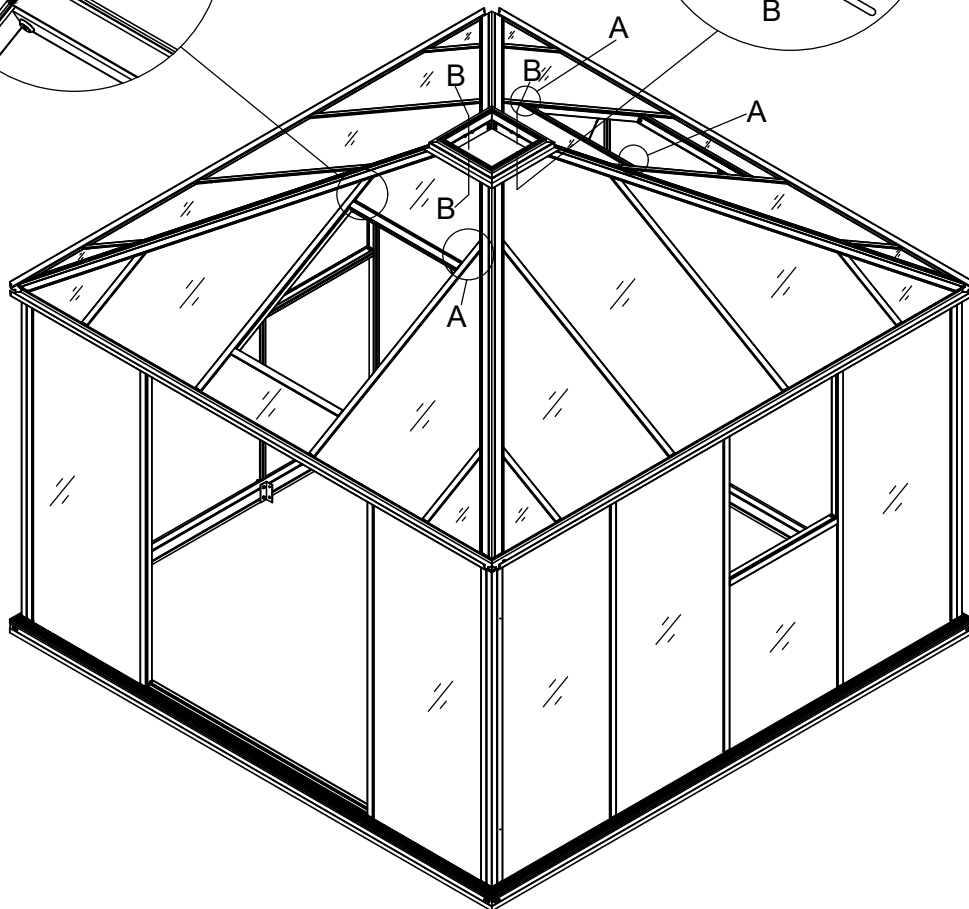

Part	NO.	QTY.	Length(MM)
	J08	1	PCS
	7C26-009A	1.2M