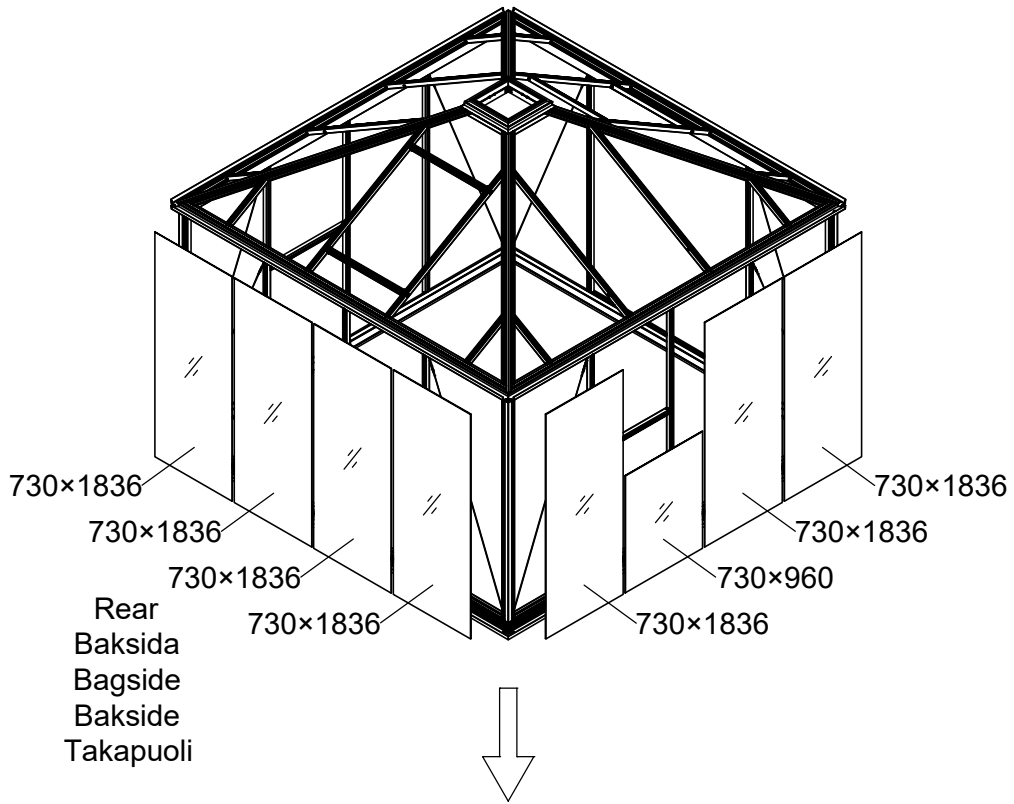

Part	NO.	QTY.	Length(MM)
	Z4.2-13	8	PCS
	7C28-004	8	PCS

Part	NO.	QTY.	Length(MM)
☒	730×1836	5	1836
☒	730×960	1	960

Part	NO.	QTY.	Length(MM)
☒	730×1836	7	1836
☒	730×960	1	960

Part	NO.	QTY.	Length(MM)
	40X-Y15-4	4	3149