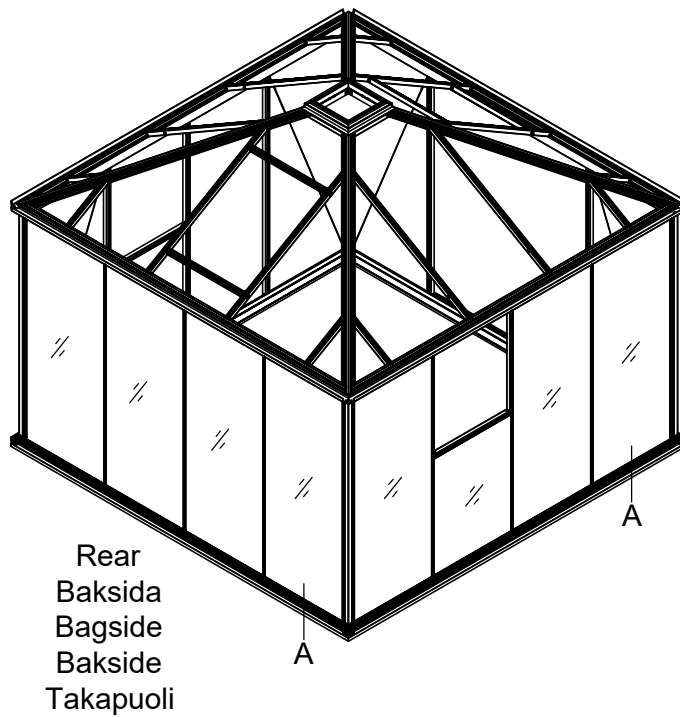

Part	NO.	QTY.	Length(MM)
	Z4.2-13	8	PCS
	7C28-004	8	PCS

Part	NO.	QTY.	Length(MM)
☒	730×1836	5	1836
☒	730×960	1	960

Part	NO.	QTY.	Length(MM)
☒	730×1836	7	1836
☒	730×960	1	960

Part	NO.	QTY.	Length(MM)
	40X-Y15-4	4	3149