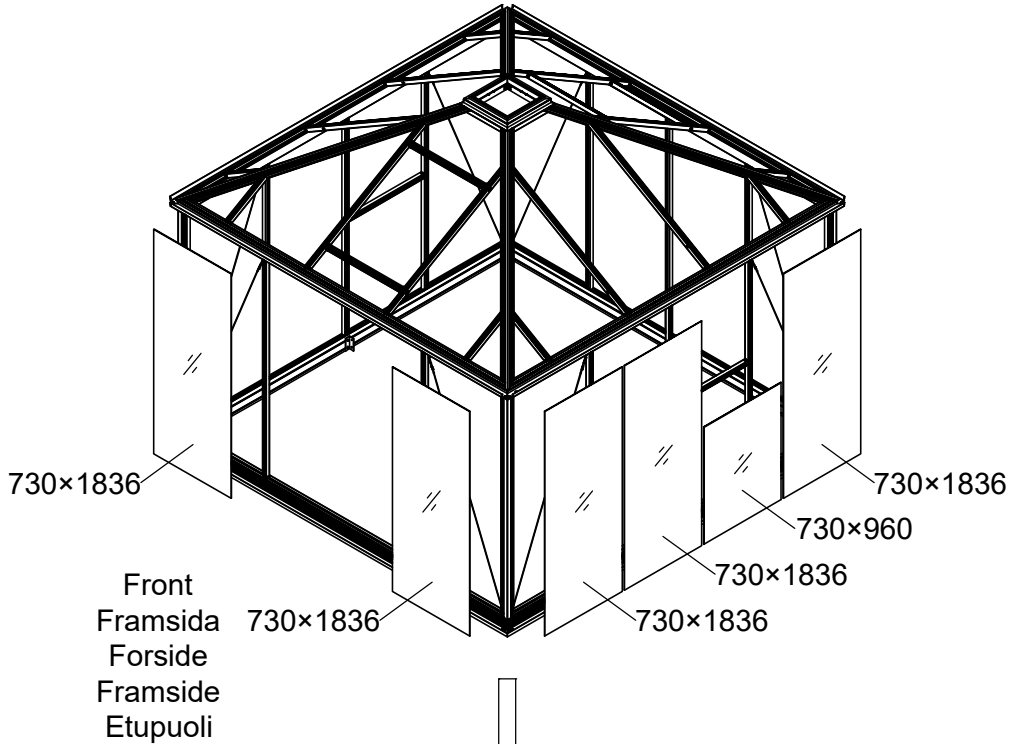

Part	NO.	QTY.	Length(MM)
	Z4.2-13	8	PCS
	7C28-004	8	PCS

Part	NO.	QTY.	Length(MM)
☒	730×1836	5	1836
☒	730×960	1	960

Part	NO.	QTY.	Length(MM)
☒	730×1836	7	1836
☒	730×960	1	960

Part	NO.	QTY.	Length(MM)
	40X-Y15-4	4	3149