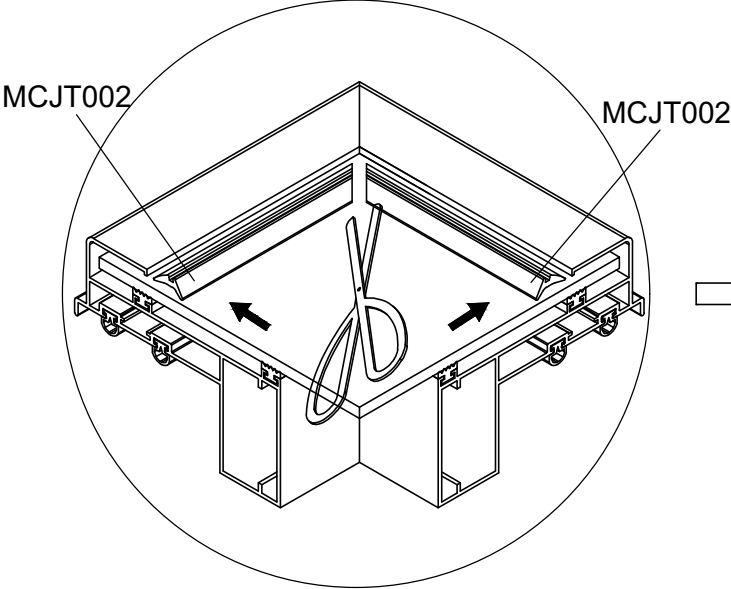

Part	NO.	QTY.	Length(MM)
	MCJT002	7M	

Side Window

2 PCS