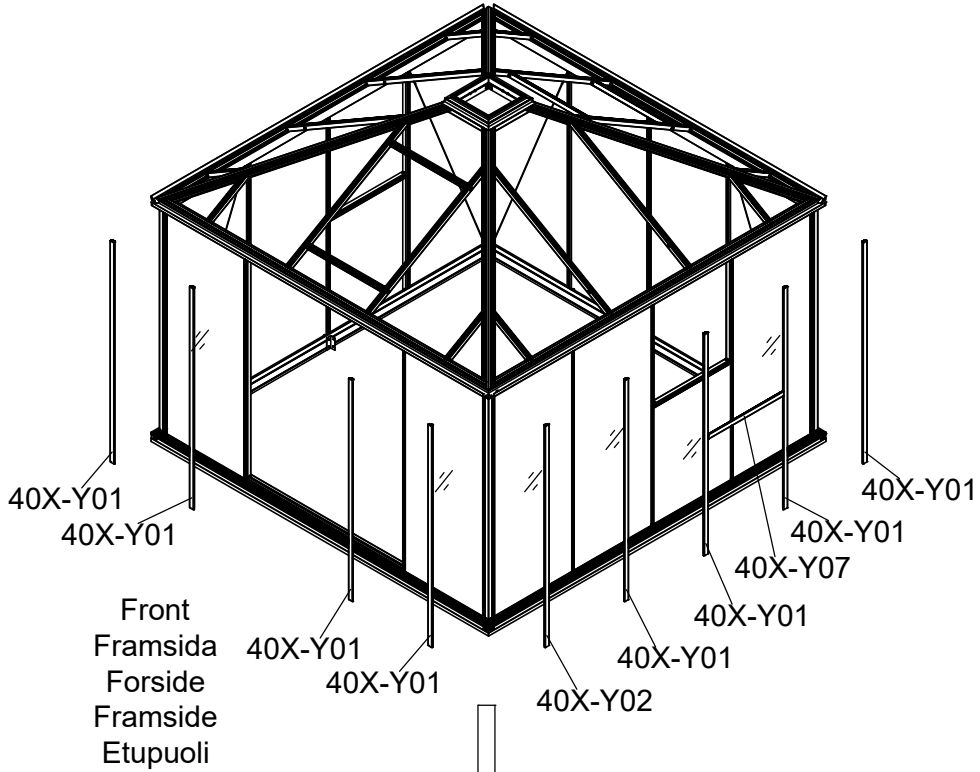

Part	NO.	QTY.	Length(MM)
	40X-Y01	8	1809
	40X-Y02	1	1809
	40X-Y07	1	712