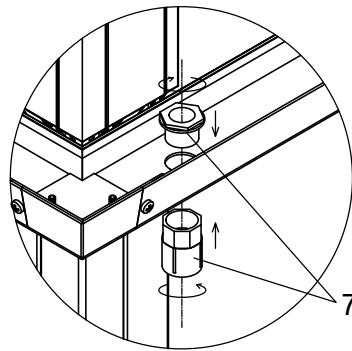

30X-Y62-B

30X-Y60-4A

Rear  
Baksida  
Bagside  
Baksida  
Takapuoli

Part	NO.	QTY.	Length(MM)
	7C33-S02	2	PCS

Part	NO.	QTY.	Length(MM)
	7C26-S01	2	1864
	7C33-S03	4	PCS
	Z4.8-25	4	PCS

Adjust these door stoppers sideways if you want to open the door larger.