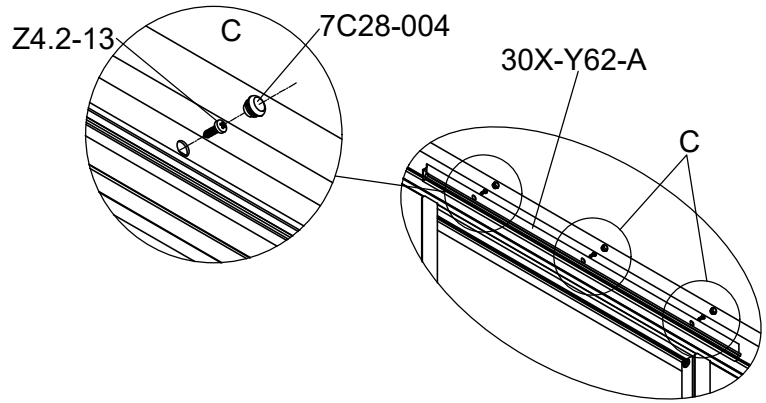

Part	NO.	QTY.	Length(MM)
	30X-Y62-A	2	860
	Z4.2-13	6	PCS
	7C28-004	6	PCS

Front
Framsida
Forside
Framsida
Etupuoli