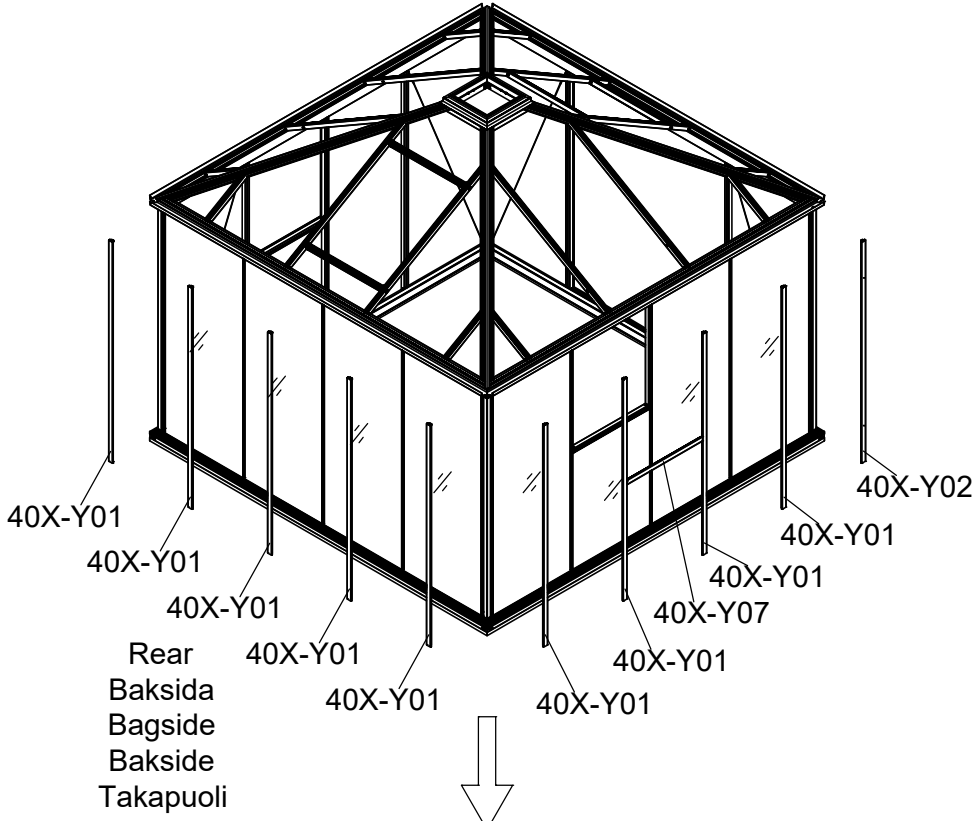

Part	NO.	QTY.	Length(MM)
	40X-Y01	9	1809
	40X-Y02	1	1809
	40X-Y07	1	712