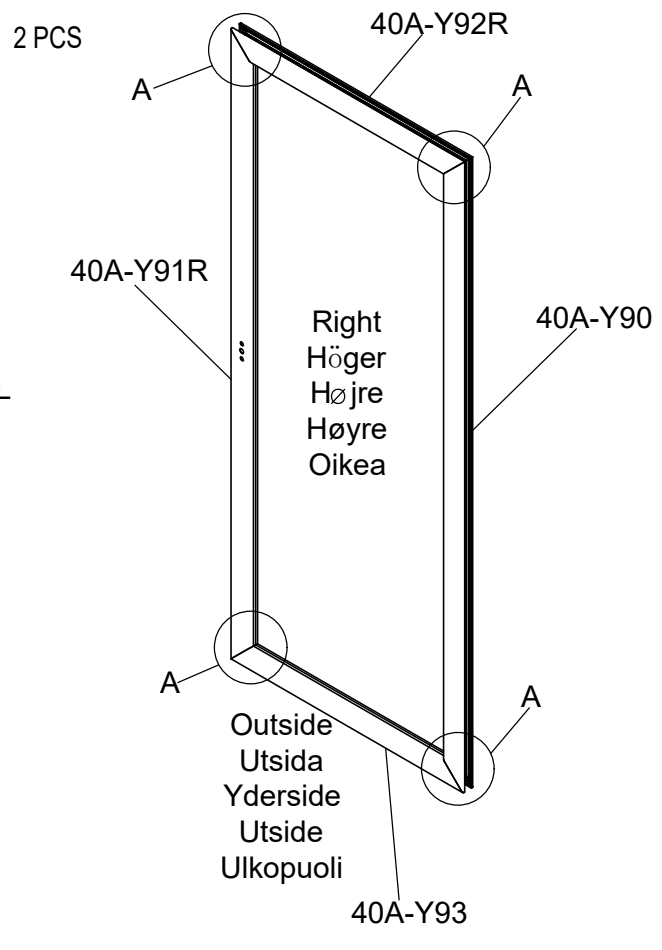

Part	NO.	QTY.	Length(MM)
	40A-Y90	2	1866
	40A-Y91R	1	1866
	40A-Y91L	1	1866
	40A-Y92R	1	769
	40A-Y92L	1	769
	40A-Y93	2	769
	W03	8	30
	W04	16	PCS

Part	NO.	QTY.	Length(MM)	CTN NO.
	40A-Y90	2	1866	3040P-D
	40A-Y91R	1	1866	3040P-D
	40A-Y91L	1	1866	3040P-D
	40A-Y92R	1	769	3040P-D
	40A-Y92L	1	769	3040P-D
	40A-Y93	2	769	3040P-D
	W03	8	30	3040P-D
	W04	16	PCS	3040P-D