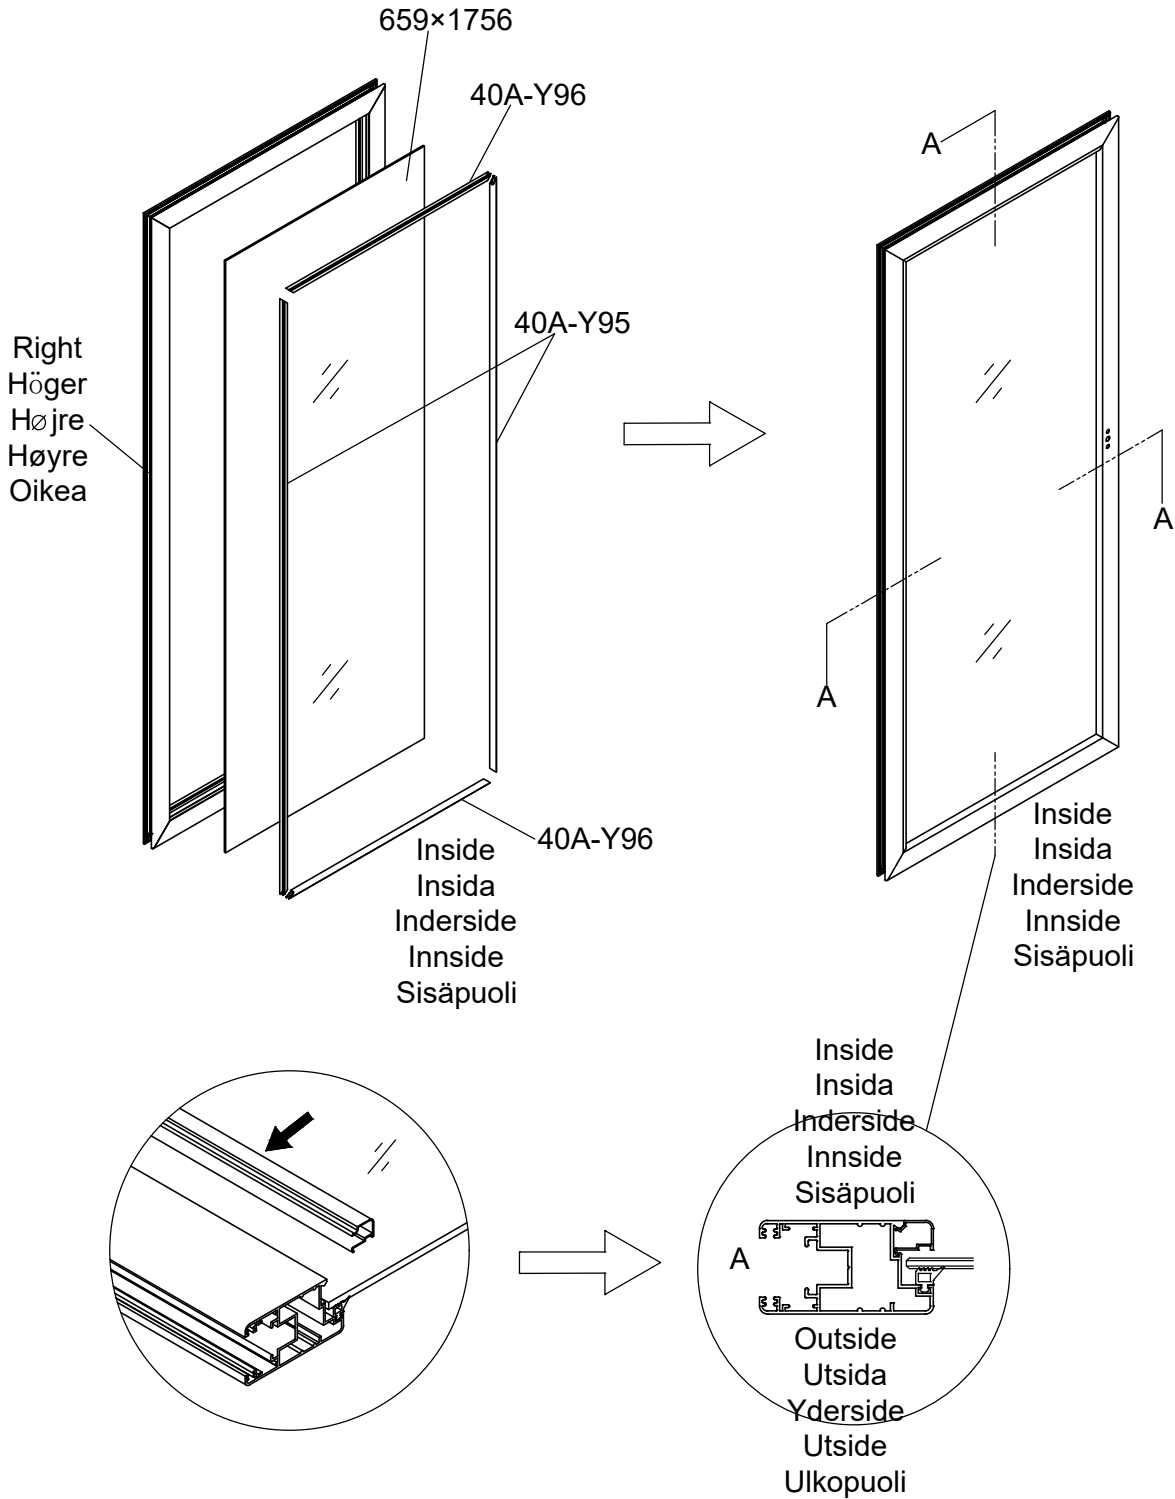

Part	NO.	QTY.	Length(MM)
	659×1756	2	1756
	40A-Y95	2	1765
	40A-Y96	2	668

Part	NO.	QTY.	Length(MM)	CTN NO.
	40A-Y95	2	1765	3040P-D
	40A-Y96	2	668	3040P-D

2 PCS