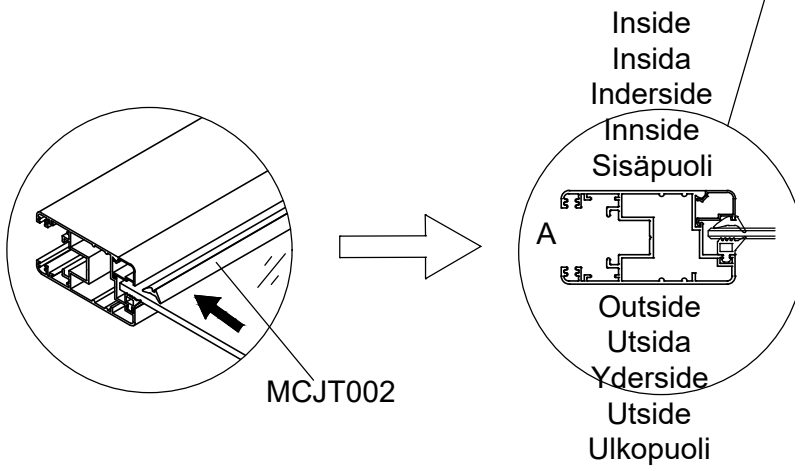

Part	NO.	QTY.	Length(MM)
	MCJT002	11M	

Part	NO.	QTY.	Length(MM)	CTN NO.
	MCJT002	11M		3040P-D

2 PCS