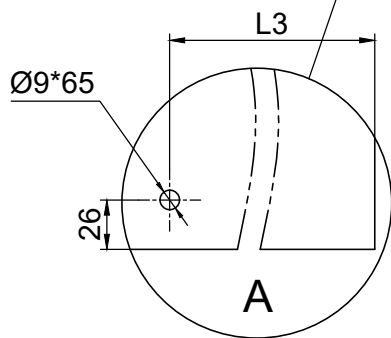

Code	Length(MM)				
	3181	3182	3183	3184	3185
L3	44.5	420	795.5	1171	1546.5

22b/30