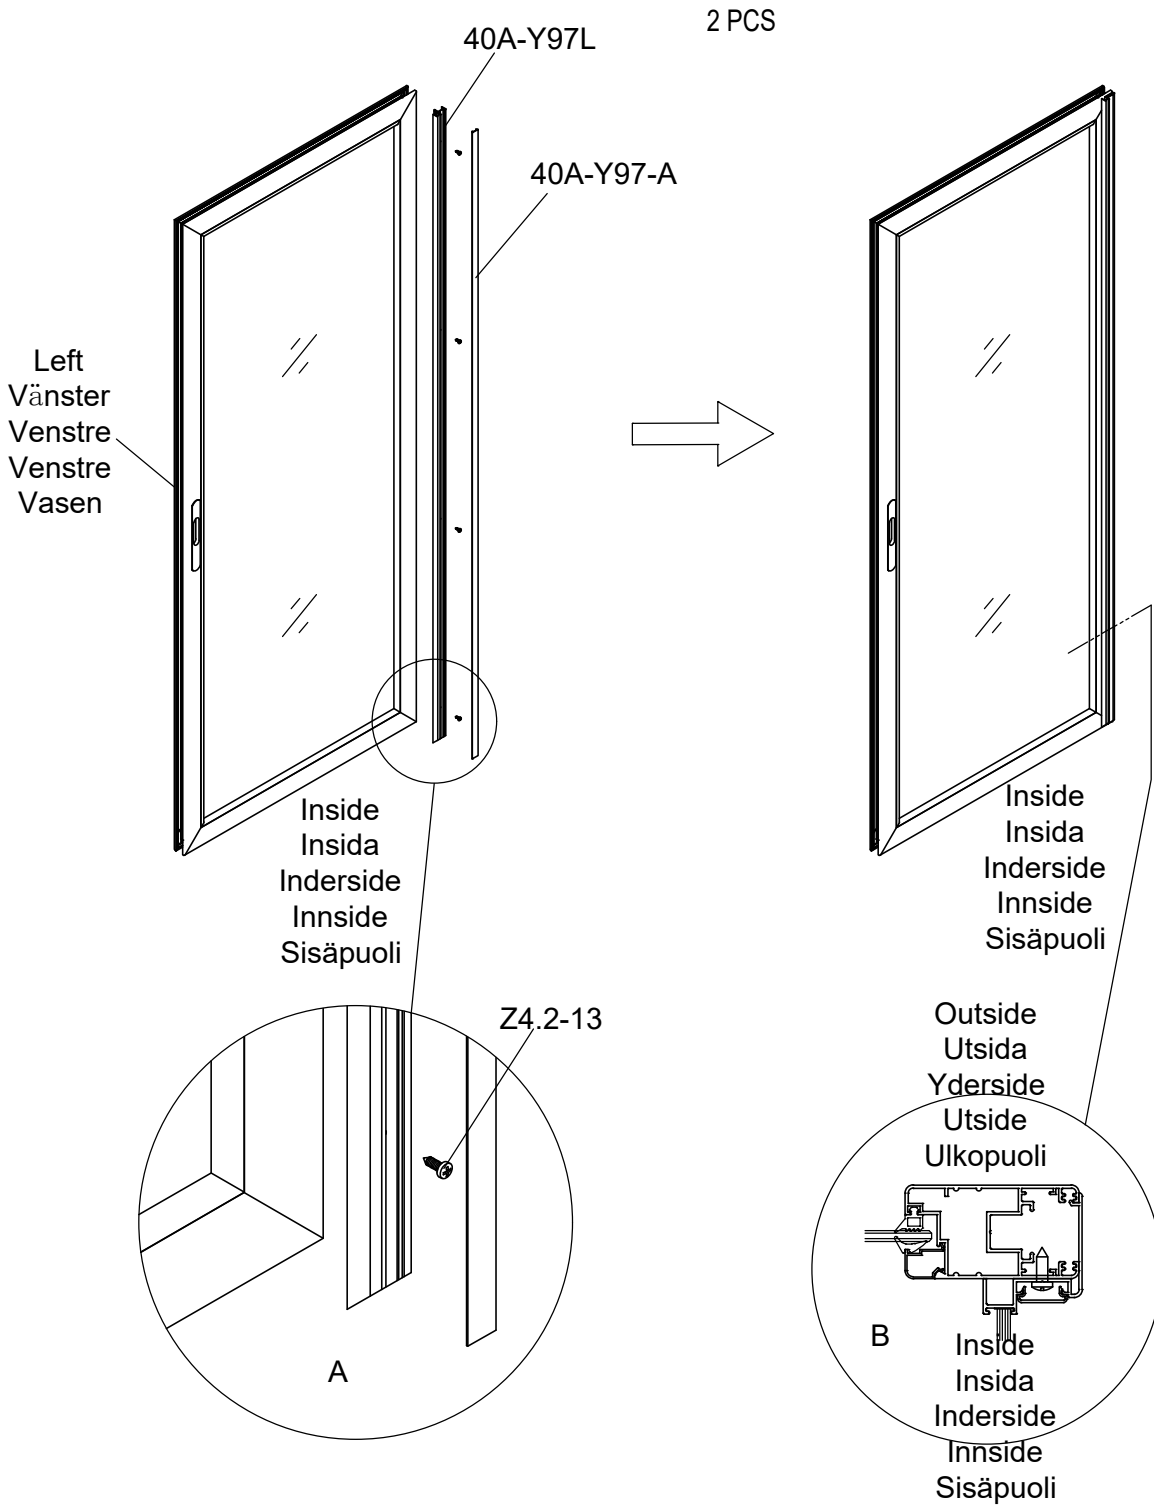

Part	NO.	QTY.	Length(MM)
	40A-Y97L	1	1860
	40A-Y97-A	1	1851
	Z4.2-13	4	PCS

Part	NO.	QTY.	Length(MM)	CTN NO.
	40A-Y97L	1	1860	3040P-D
	40A-Y97-A	1	1851	3040P-D
	Z4.2-13	4	PCS	3040P-D