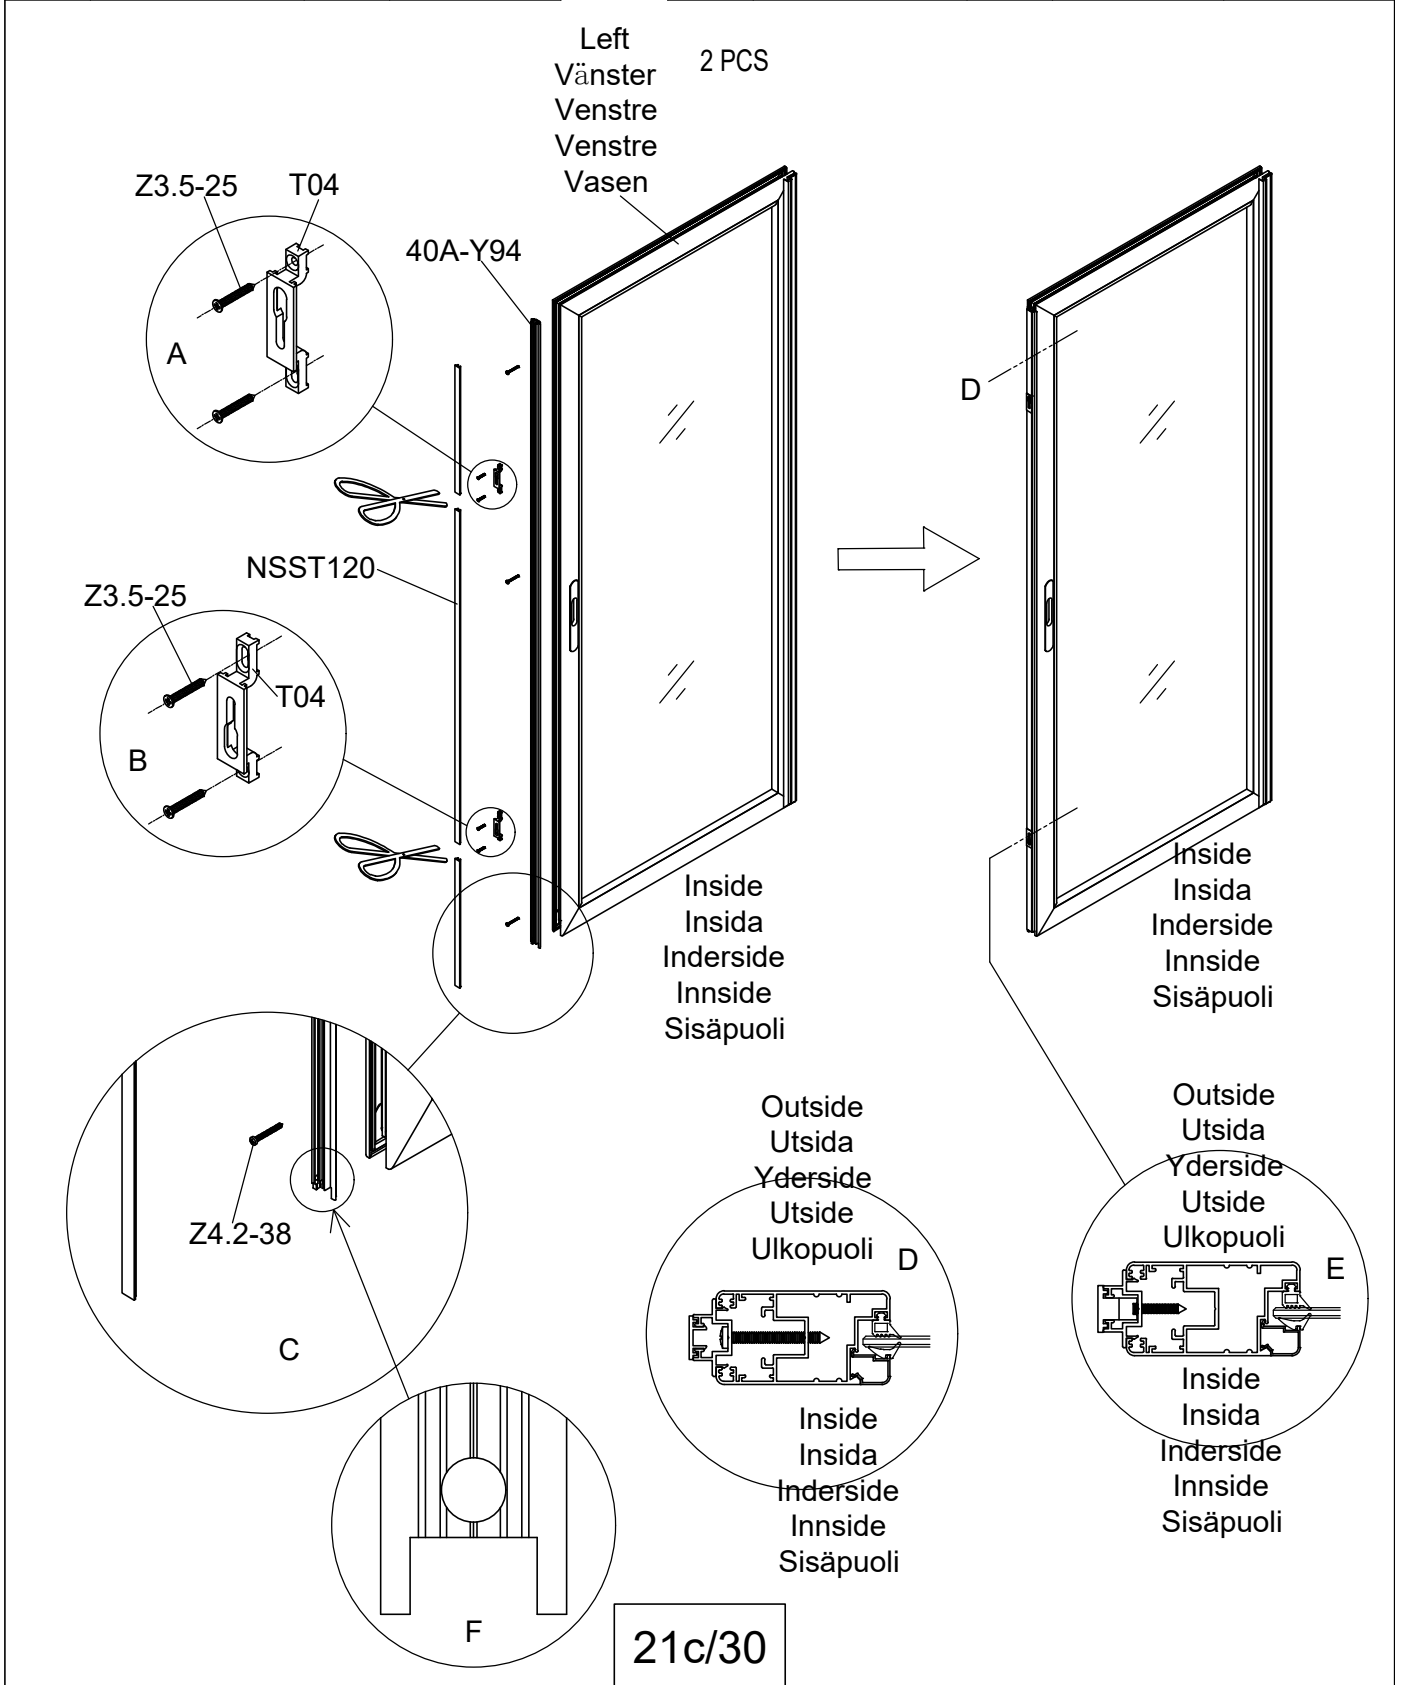

Part	NO.	QTY.	Length(MM)
	40A-Y94	1	1835
	NSST120	1.9M	
	T04	2	PCS
	Z4.2-38	3	PCS
	Z3.5-25	4	PCS

Part	NO.	QTY.	Length(MM)	CTN NO.
	40A-Y94	1	1835	3040P-D
	NSST120	1.9M		3040P-D
	T04	2	PCS	3040P-D
	Z4.2-38	3	PCS	3040P-D
	Z3.5-25	4	PCS	3040P-D