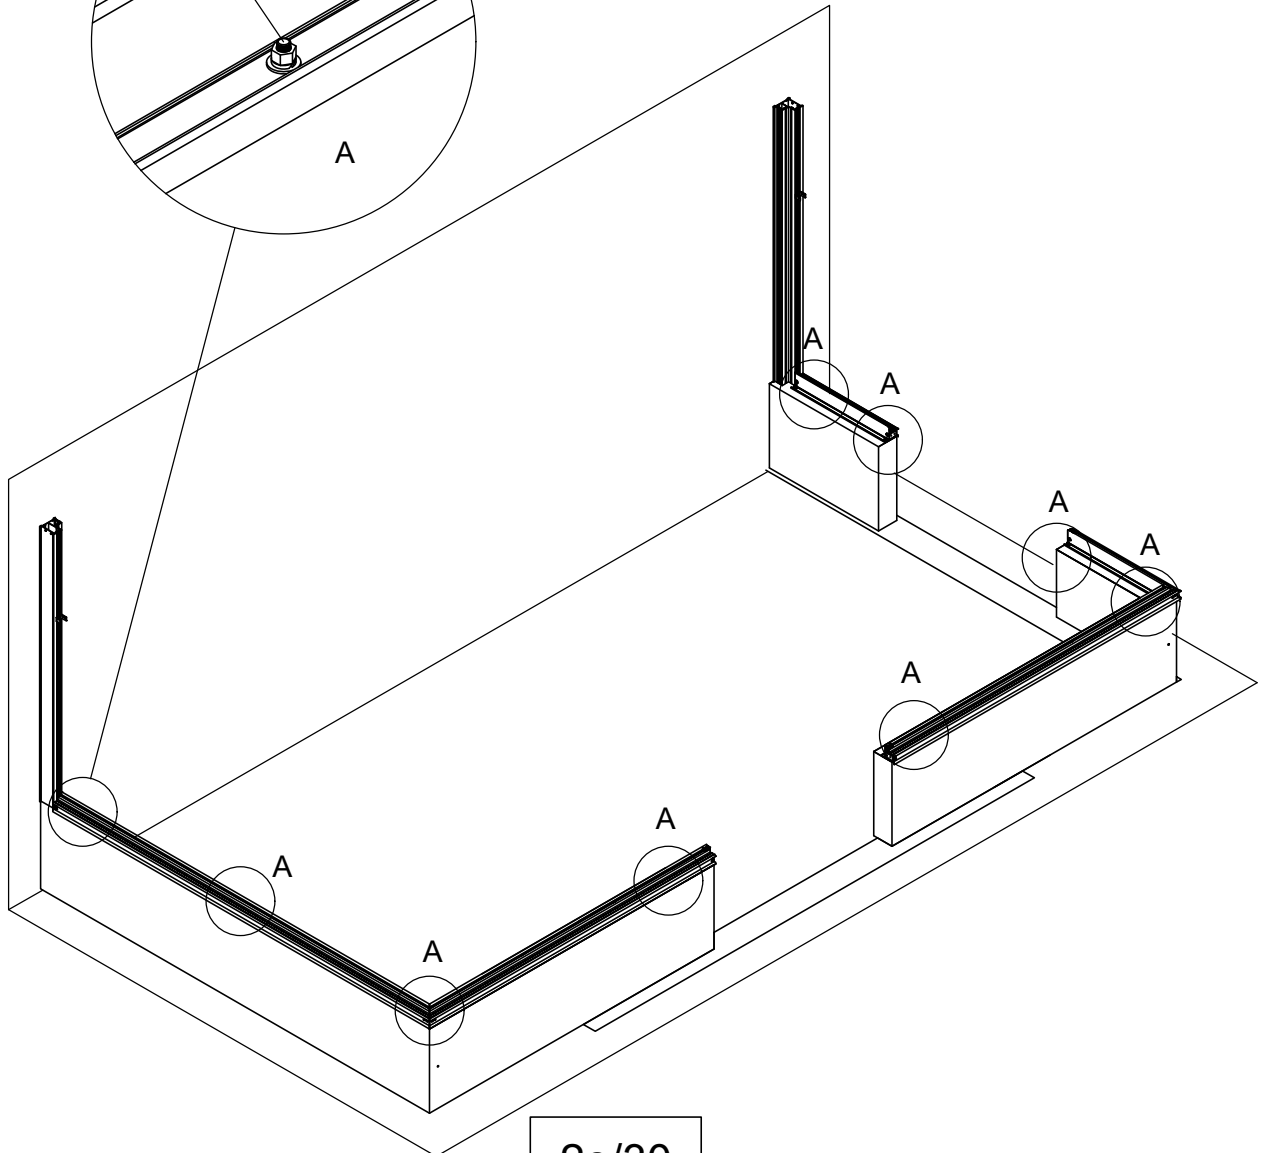

Part	NO.	QTY.	Length(MM)
	PS8-80	11	PCS