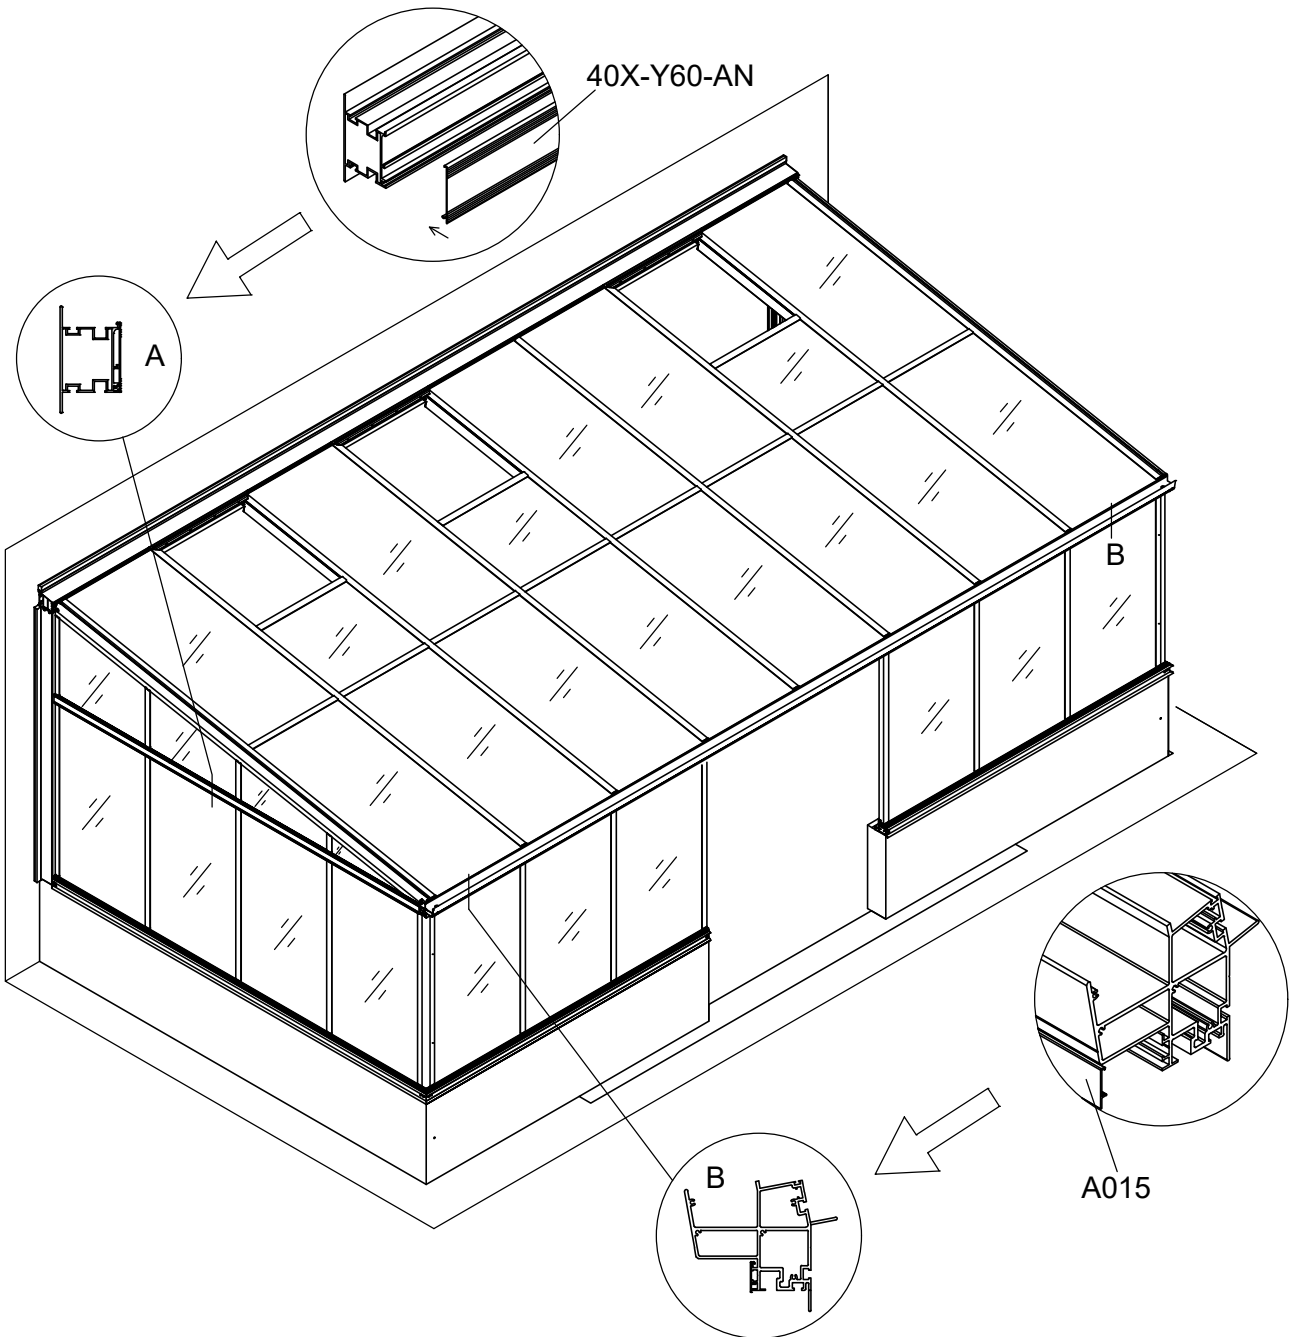

Part	Product	NO.	Length(MM)	QTY.	CTN NO.	Code
	3182	40L-Y62A-5B	431	2	3171P-S-5D	A015
	3183	40L-Y62A-6B	807	2	3171P-S-6D	
	3184	40L-Y62A-7B	1182	2	3171P-S-7D	
	3185	40L-Y62A-8B	1558	2	3171P-S-7D	

Part	NO.	Length(MM)	QTY.	CTN NO.
	40X-Y60-AN	3023	1	3171P-S-4F