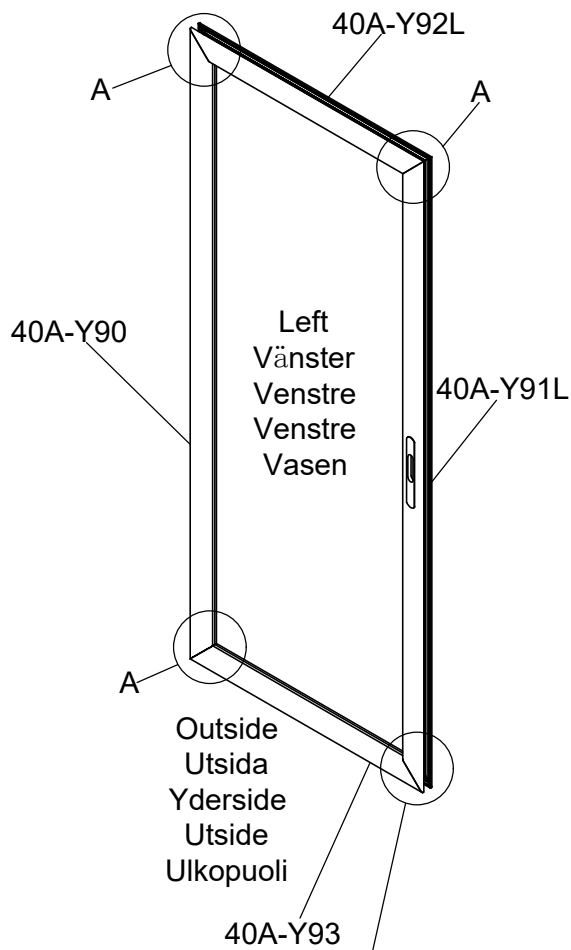

Part	NO.	QTY.	Length(MM)
	40A-Y90	2	1866
	40A-Y91R	1	1866
	40A-Y91L	1	1866
	40A-Y92R	1	769
	40A-Y92L	1	769
	40A-Y93	2	769
	W03	8	30
	W04	16	PCS

Part	NO.	QTY.	Length(MM)	CTN NO.
	40A-Y90	2	1866	3040P-D
	40A-Y91R	1	1866	3040P-D
	40A-Y91L	1	1866	3040P-D
	40A-Y92R	1	769	3040P-D
	40A-Y92L	1	769	3040P-D
	40A-Y93	2	769	3040P-D
	W03	8	30	3040P-D
	W04	16	PCS	3040P-D