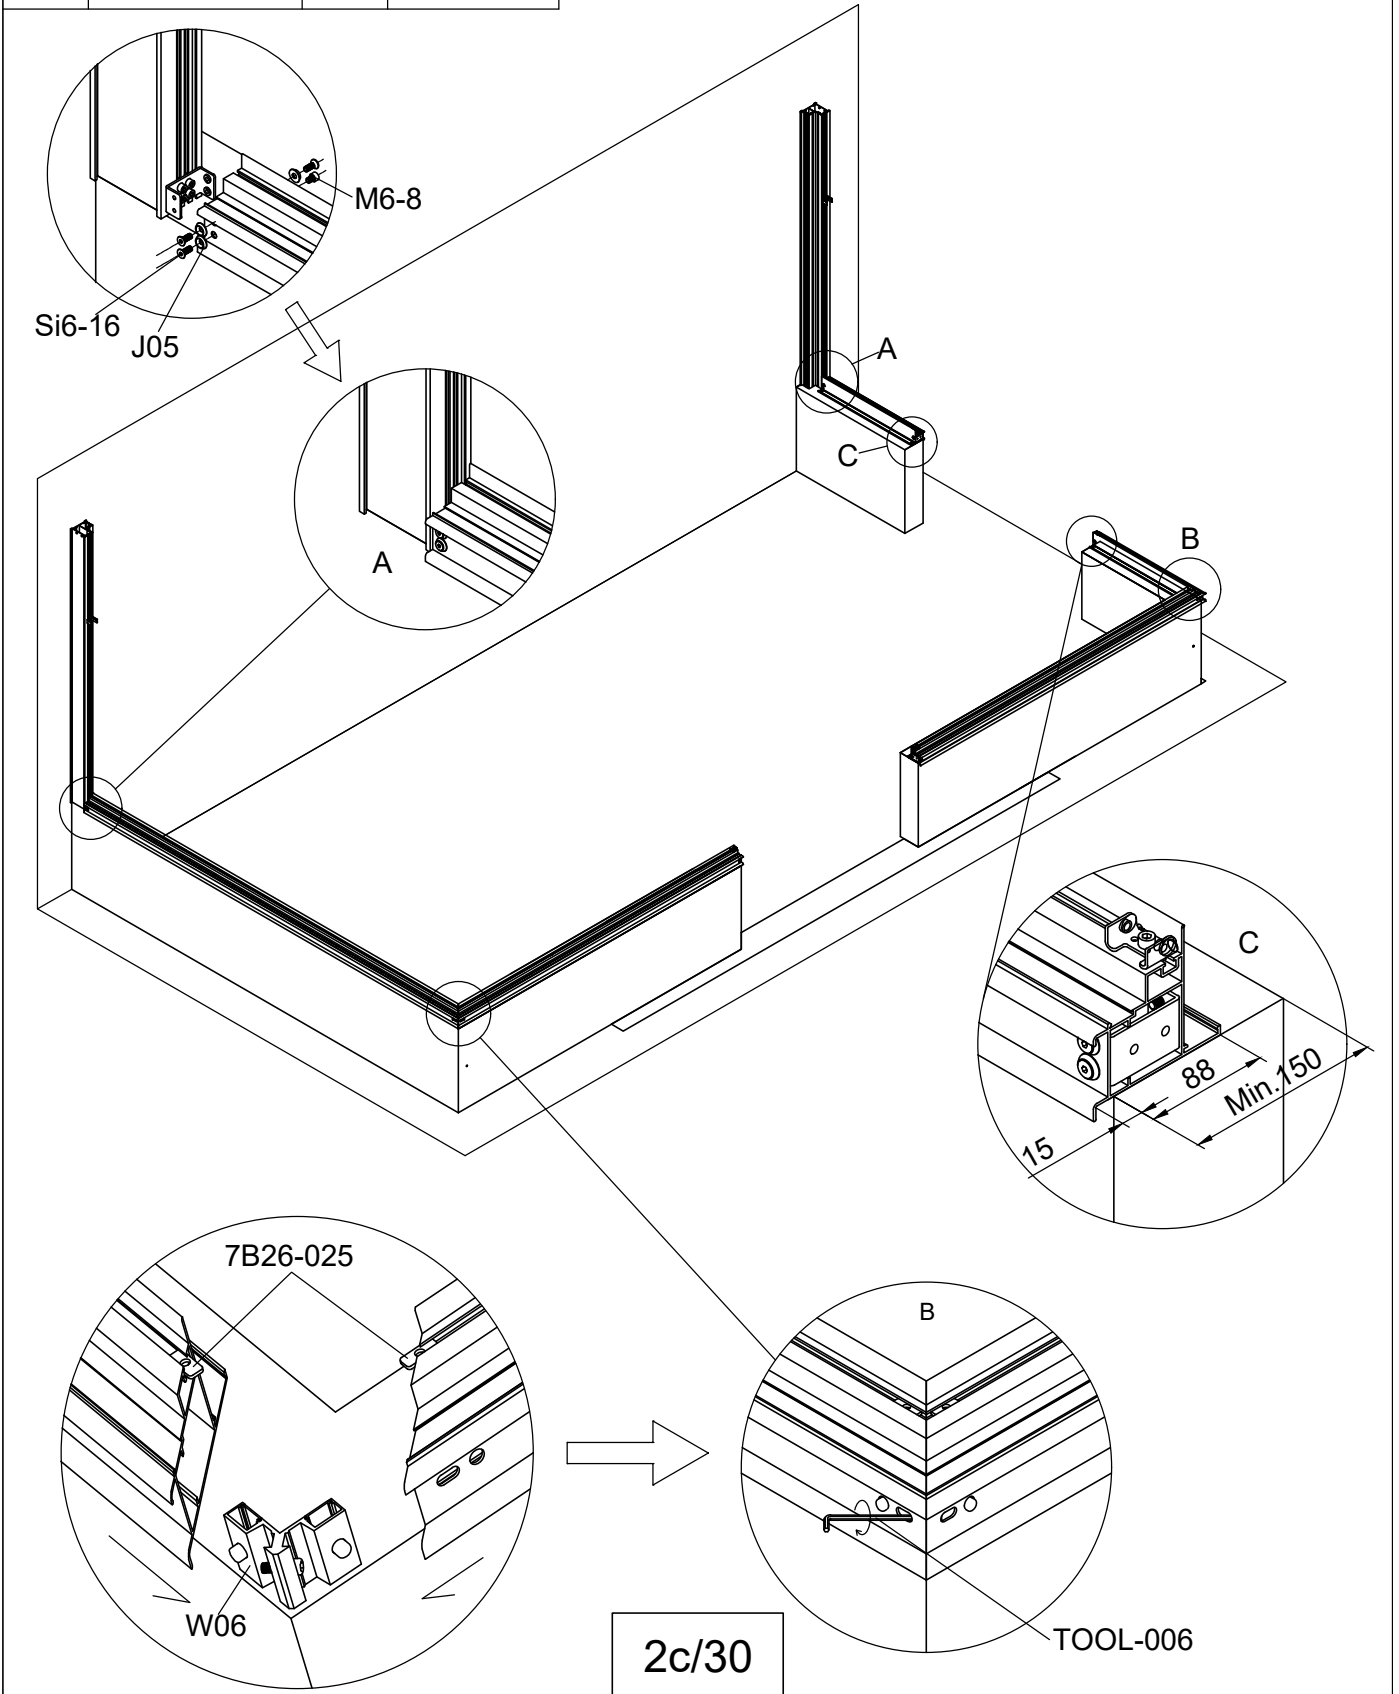

Part	NO.	QTY.	Length(MM)
	W06	2	46
	Si6-16	6	PCS
	J05	6	PCS
	M6-8	2	PCS
	7B26-025	4	PCS

2c/30

TOOL-006