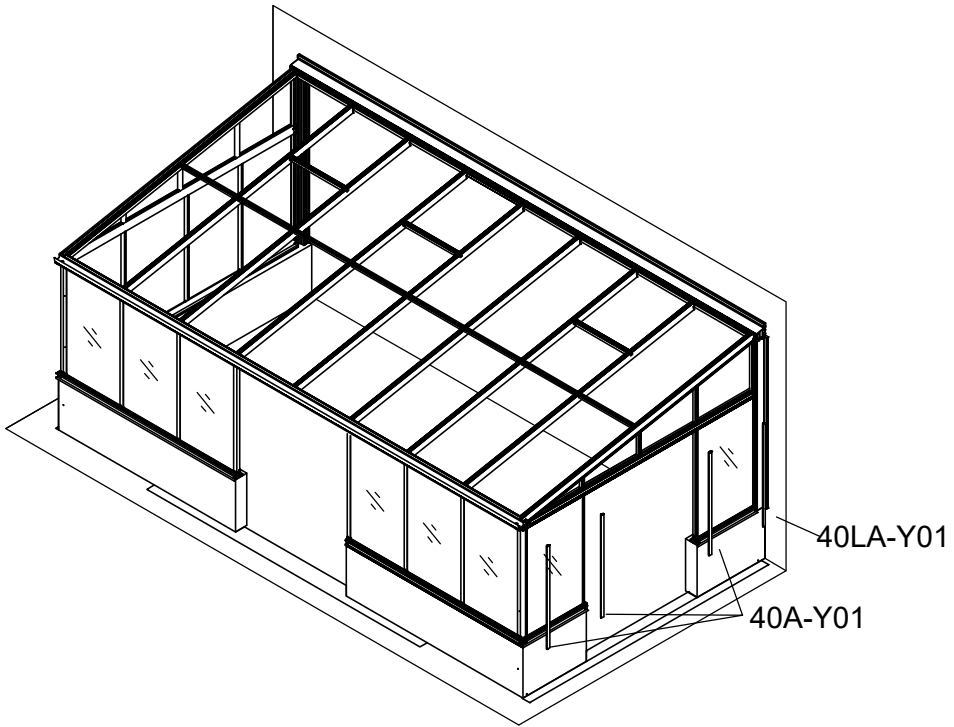

Part	NO.	QTY.	Length(MM)
	40A-Y01	3	1235
	40LA-Y01	1	1235