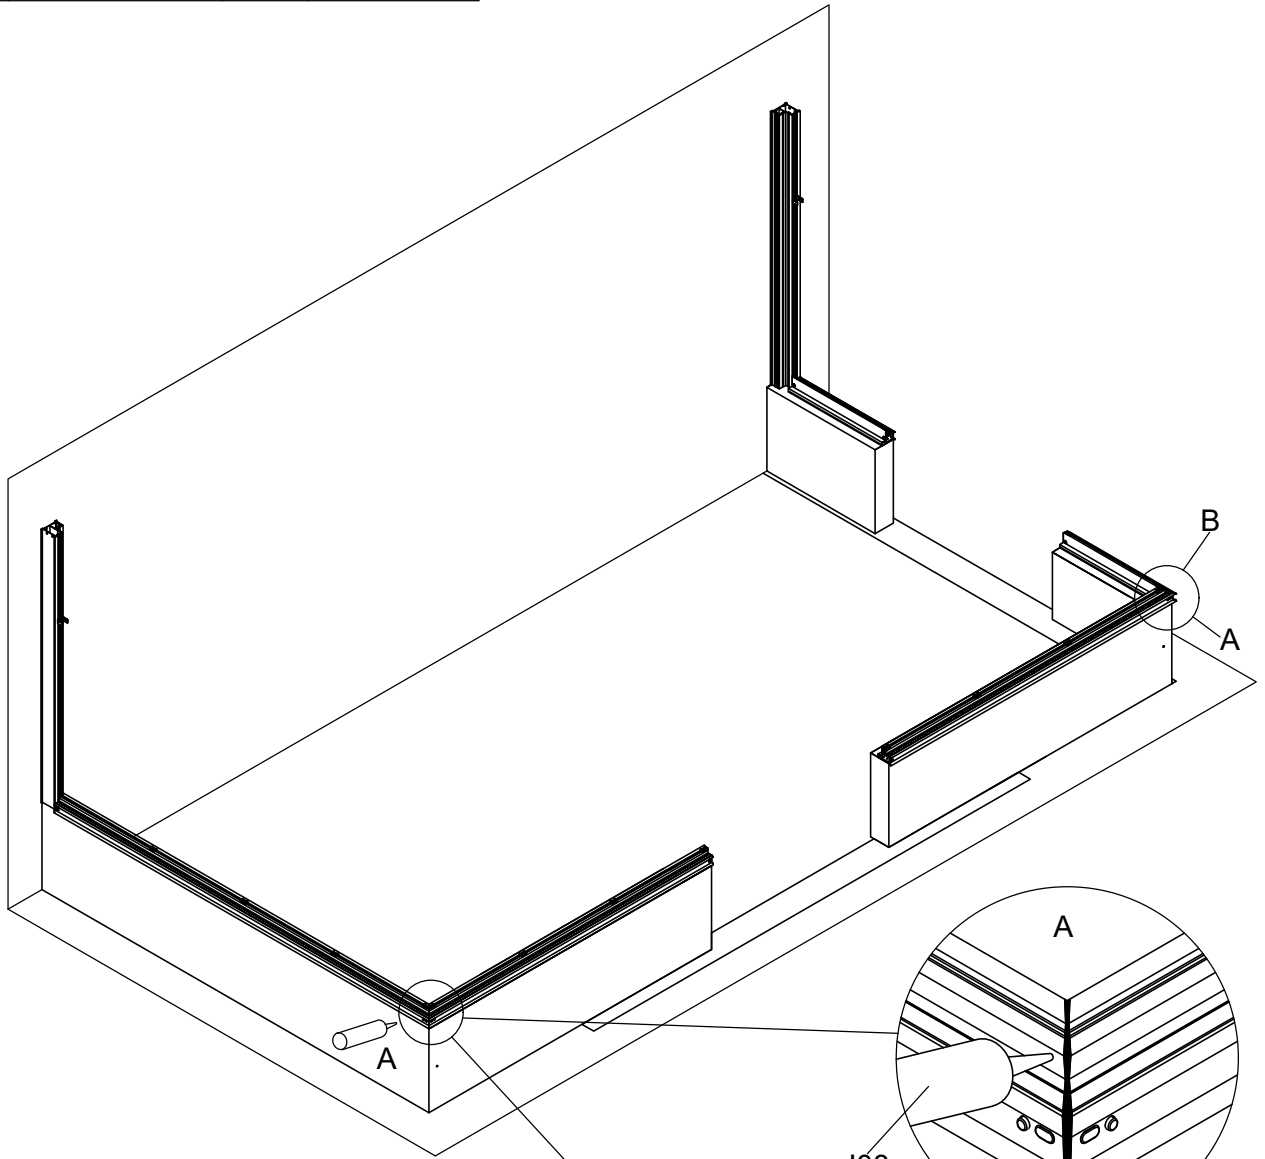

Part	NO.	QTY.	Length(MM)
	7B26-017	2	PCS
	M6-8	4	PCS
	J08	1	PCS