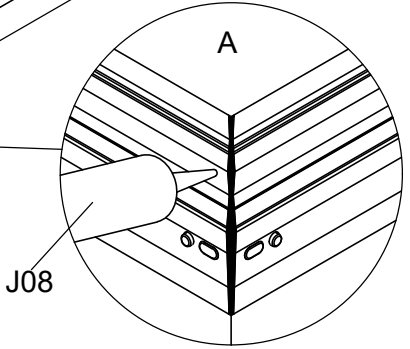

Part	NO.	QTY.	Length(MM)
	7B26-017	2	PCS
	M6-8	4	PCS
	J08	1	PCS