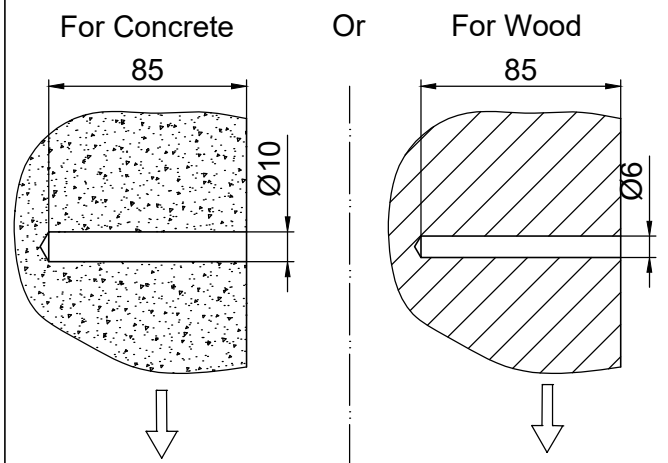

Part	NO.	QTY.					Length(MM)	
		3181	3182	3183	3184	3185		
	PSJ10-80	18	20	20	22	22	PCS	For Concrete
	DQ8-16	18	20	20	22	22	PCS	For Concrete/For Wood
	SW8-80	18	20	20	22	22	PCS	For Concrete/For Wood