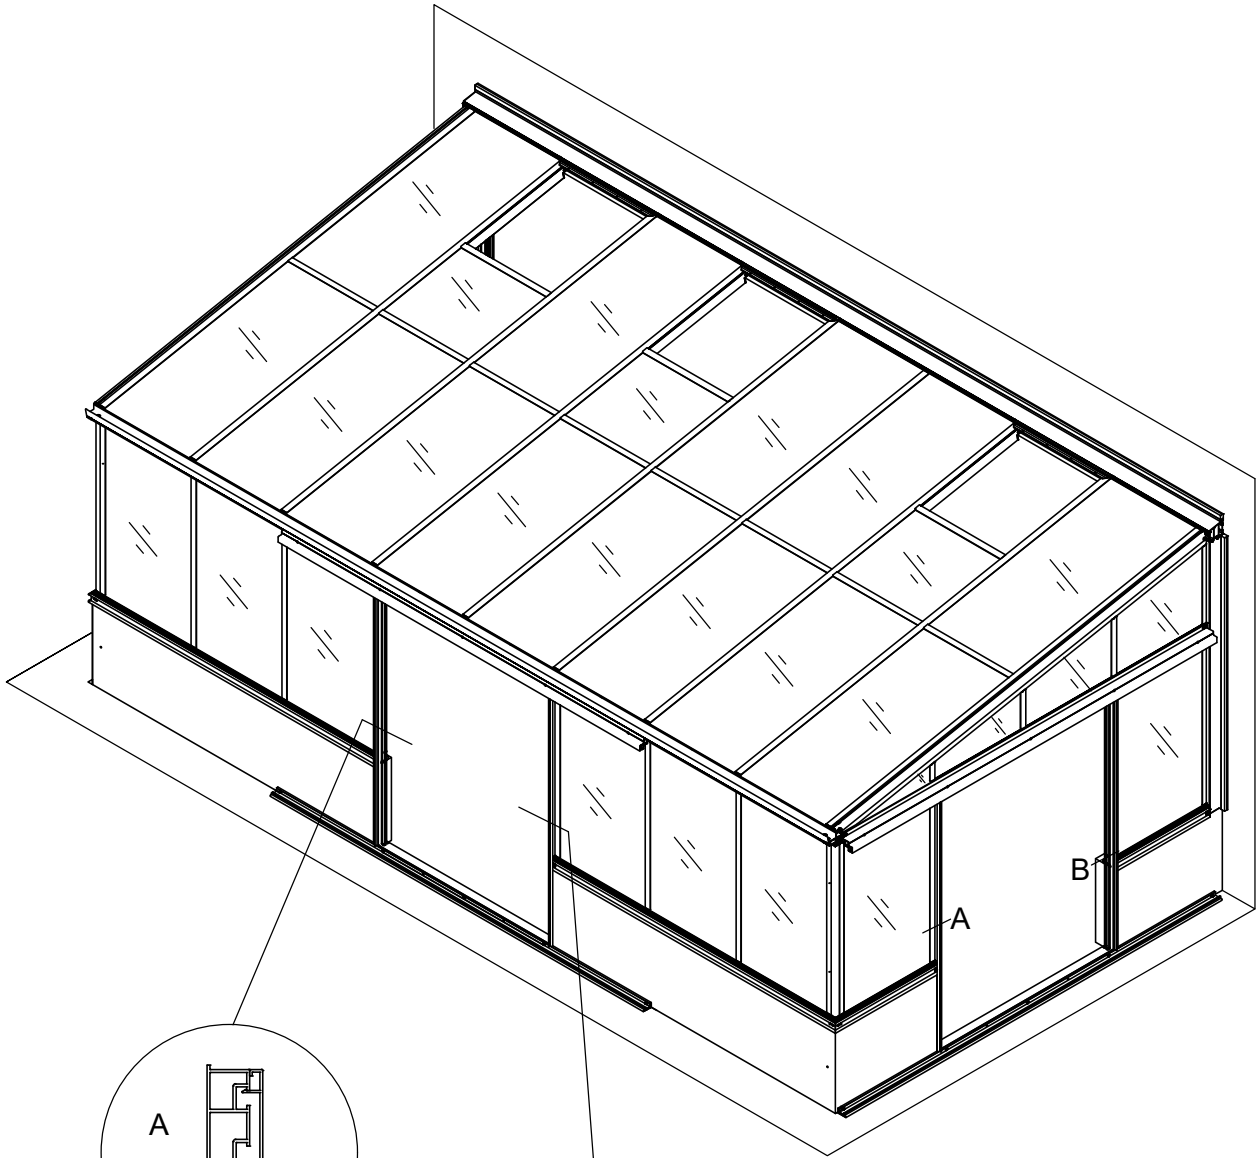

Part	NO.	QTY.	Length(MM)
	40A-Y98A-R	1	1855
	40A-Y98A-L	1	1855

Part	NO.	QTY.	Length(MM)	CTN NO.
	40A-Y98A-R	1	1855	3040P-D
	40A-Y98A-L	1	1855	3040P-D

40A-Y98A-L

40A-Y98A-R