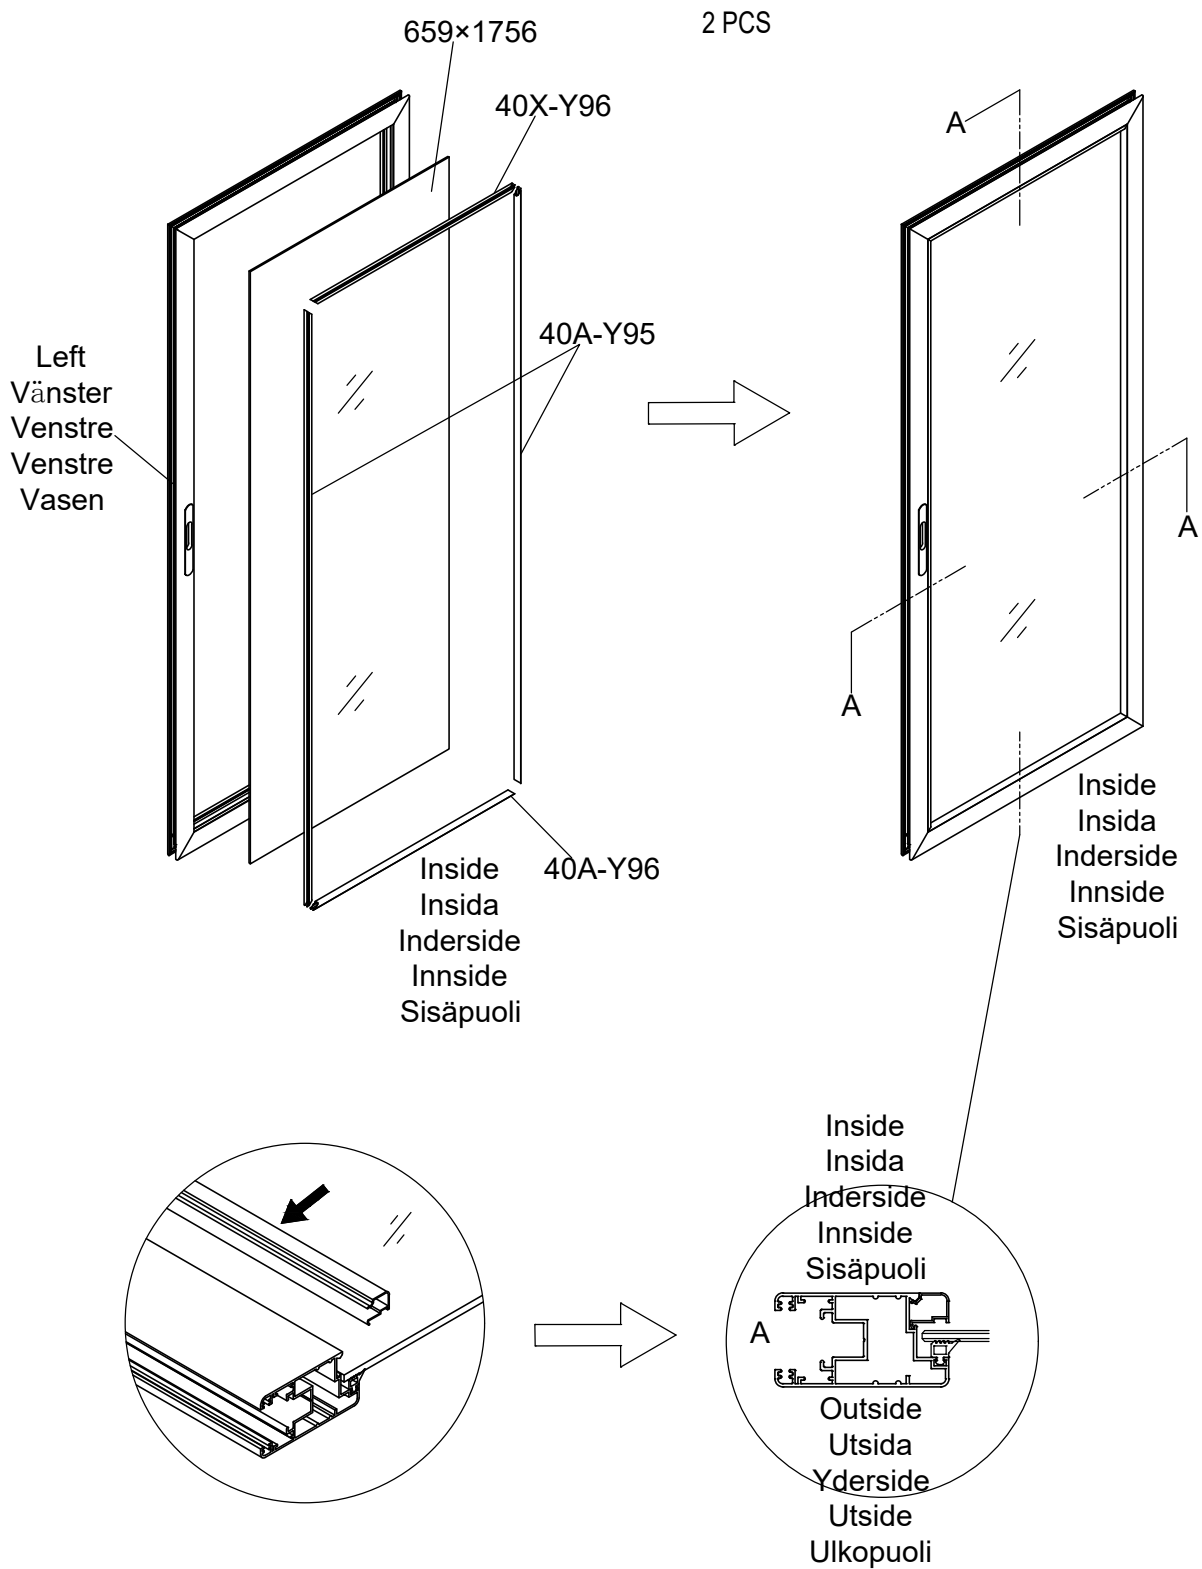

Part	NO.	QTY.	Length(MM)
	659×1756	2	1756
	40A-Y95	2	1765
	40A-Y96	2	668

Part	NO.	QTY.	Length(MM)	CTN NO.
	40A-Y95	2	1765	3040P-D
	40A-Y96	2	668	3040P-D