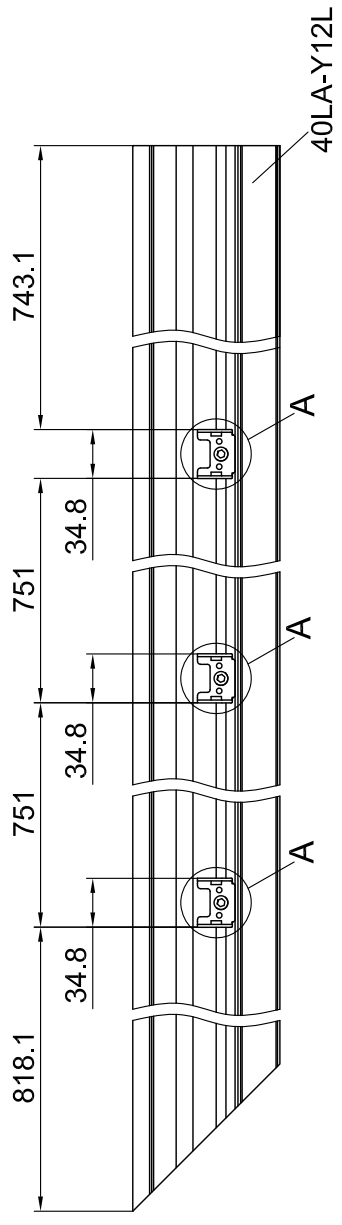

NO.	
1	M6-8
2	7B26-011
3	7B26-025
4	Si6-16
5	J05
6	7B26-037A

F2